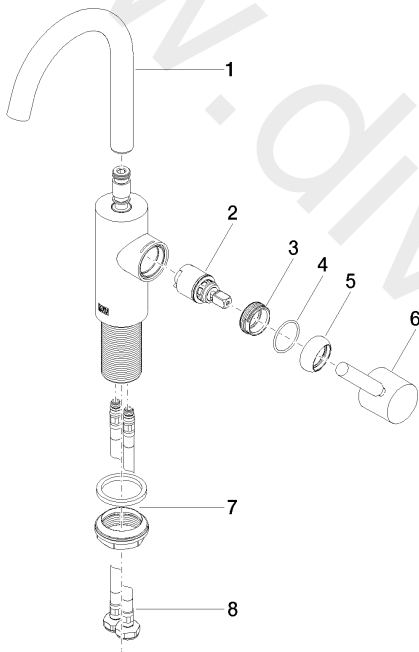

Sink - META

Single-lever lavatory mixer without drain - Chrome

Article number: 33 525 661-00 0010

Date of manufacture from 1/23/2020

Sink - META

Single-lever lavatory mixer without drain - Chrome

Article number: 33 525 661-00 0010

## Spare parts list

Position	Number of units	Item Number	Spare part	Lead time
1	1	90 28 22 321 01-00	spout	10
2	1	90 15 05 044 00 90	cartridge	2
3	1	09 24 04 266 90	nut	2
4	1	09 14 10 091 90	seal	2
5	1	09 28 30 021-00	cover	10
6	1	90 20 66 003 00-00	handle	10
7	1	04 23 10 044 07 90	fixing set	2
8	2	04 30 04 102 00 90	Flexible supply line 3/8" -	2