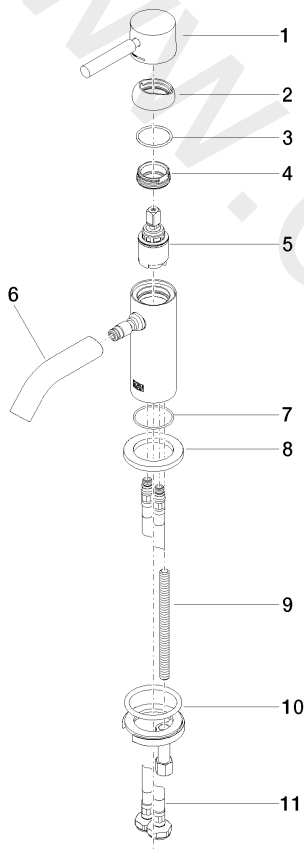

Washbasin - META

Single-lever basin mixer without pop-up waste - Brushed Dark Platinum

Article number: 33 525 660-99

Date of manufacture from 1/23/2020

Washbasin - META

Single-lever basin mixer without pop-up waste - Brushed Dark Platinum

Article number: 33 525 660-99

Date of manufacture from 1/23/2020

Spare parts list

Position	Quantity used	Item Number	Spare part	Delivery time
1	1	90 20 66 009 00-99	handle	30
2	1	09 28 30 043-99	cover	30
3	1	09 14 10 120 90	seal	2
4	1	09 24 04 266 90	nut	2
5	1	90 15 05 044 00 90	cartridge	2
6	1	90 11 06 212 00-99	spout	Not available anymore
7	1	09 14 10 202 90	seal	2
8	1	09 27 66 006-99	rosette	30
9	1	09 31 11 012 90	pin	2
10	1	04 30 11 038 00 90	fixing set	2
11	2	04 30 04 100 00 90	hose	2