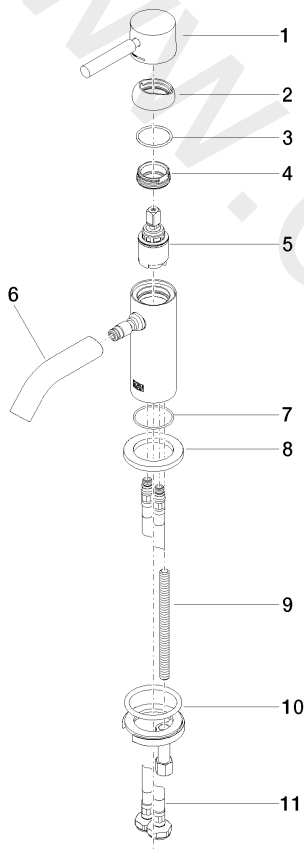

Washbasin - META

Single-lever basin mixer without pop-up waste - Matte Black

Article number: 33 525 660-33

Date of manufacture from 1/23/2020

Washbasin - META

Single-lever basin mixer without pop-up waste - Matte Black

Article number: 33 525 660-33

Date of manufacture from 1/23/2020

## Spare parts list

Position	Quantity used	Item Number	Spare part	Delivery time
1	1	90 20 66 009 00-33	handle	30
2	1	09 28 30 043-33	cover	30
3	1	09 14 10 120 90	seal	2
4	1	09 24 04 266 90	nut	2
5	1	90 15 05 044 00 90	cartridge	2
6	1	90 11 06 212 00-33	spout	30
7	1	09 14 10 202 90	seal	2
8	1	09 27 66 006-33	rosette	30
9	1	09 31 11 012 90	pin	2
10	1	04 30 11 038 00 90	fixing set	2
11	2	04 30 04 100 00 90	hose	2