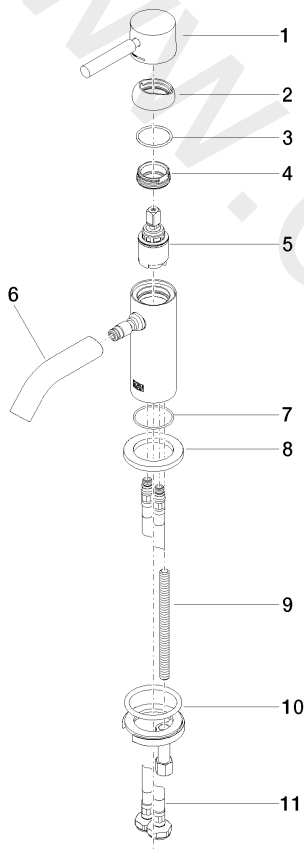

Washbasin - META

Single-lever basin mixer without pop-up waste - Platinum

Article number: 33 525 660-08

Date of manufacture from 1/23/2020

Washbasin - META

Single-lever basin mixer without pop-up waste - Platinum

Article number: 33 525 660-08

Date of manufacture from 1/23/2020

Spare parts list

Position	Quantity used	Item Number	Spare part	Delivery time
1	1	90 20 66 009 00-08	handle	20
2	1	09 28 30 043-08	cover	20
3	1	09 14 10 120 90	seal	2
4	1	09 24 04 266 90	nut	2
5	1	90 15 05 044 00 90	cartridge	2
6	1	90 11 06 212 00-08	spout	20
7	1	09 14 10 202 90	seal	2
8	1	09 27 66 006-08	rosette	20
9	1	09 31 11 012 90	pin	2
10	1	04 30 11 038 00 90	fixing set	2
11	2	04 30 04 100 00 90	hose	2