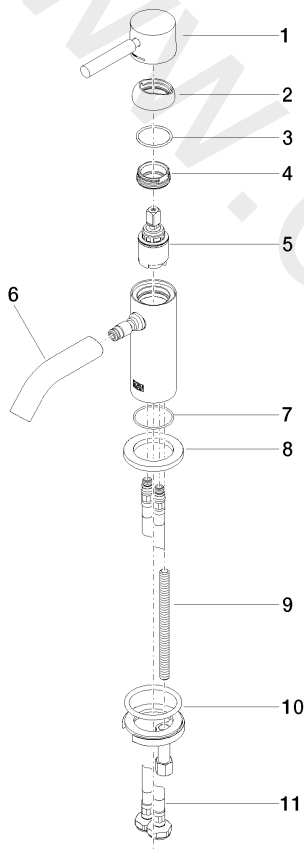

Washbasin - META

Single-lever basin mixer without pop-up waste - Brushed Platinum

Article number: 33 525 660-06

Date of manufacture from 1/23/2020

Washbasin - META

Single-lever basin mixer without pop-up waste - Brushed Platinum

Article number: 33 525 660-06

Date of manufacture from 1/23/2020

Spare parts list

Position	Quantity used	Item Number	Spare part	Delivery time
1	1	90 20 66 009 00-06	handle	10
2	1	09 28 30 043-06	cover	10
3	1	09 14 10 120 90	seal	2
4	1	09 24 04 266 90	nut	2
5	1	90 15 05 044 00 90	cartridge	2
6	1	90 11 06 212 00-06	spout	10
7	1	09 14 10 202 90	seal	2
8	1	09 27 66 006-06	rosette	10
9	1	09 31 11 012 90	pin	2
10	1	04 30 11 038 00 90	fixing set	2
11	2	04 30 04 100 00 90	hose	2