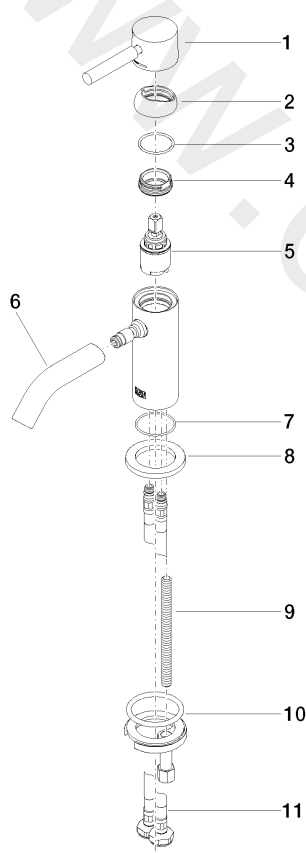

Sink - META

Single-lever lavatory mixer without drain - Chrome

Article number: 33 525 660-00 0010

Date of manufacture from 1/23/2020

Sink - META

Single-lever lavatory mixer without drain - Chrome

Article number: 33 525 660-00 0010

Date of manufacture from 1/23/2020

Spare parts list

Position	Number of units	Item Number	Spare part	Lead time
1	1	90 20 66 009 00-00	handle	10
2	1	09 28 30 043-00	cover	10
3	1	09 14 10 120 90	seal	2
4	1	09 24 04 266 90	nut	2
5	1	90 15 05 044 00 90	cartridge	2
6	1	90 11 06 212 01-00	spout	10
7	1	09 14 10 202 90	seal	2
8	1	09 27 66 006-00	rosette	10
9	1	09 31 11 012 90	pin	2
10	1	04 30 11 038 00 90	fixing set	2
11	2	04 30 04 102 00 90	Flexible supply line 3/8" -	2