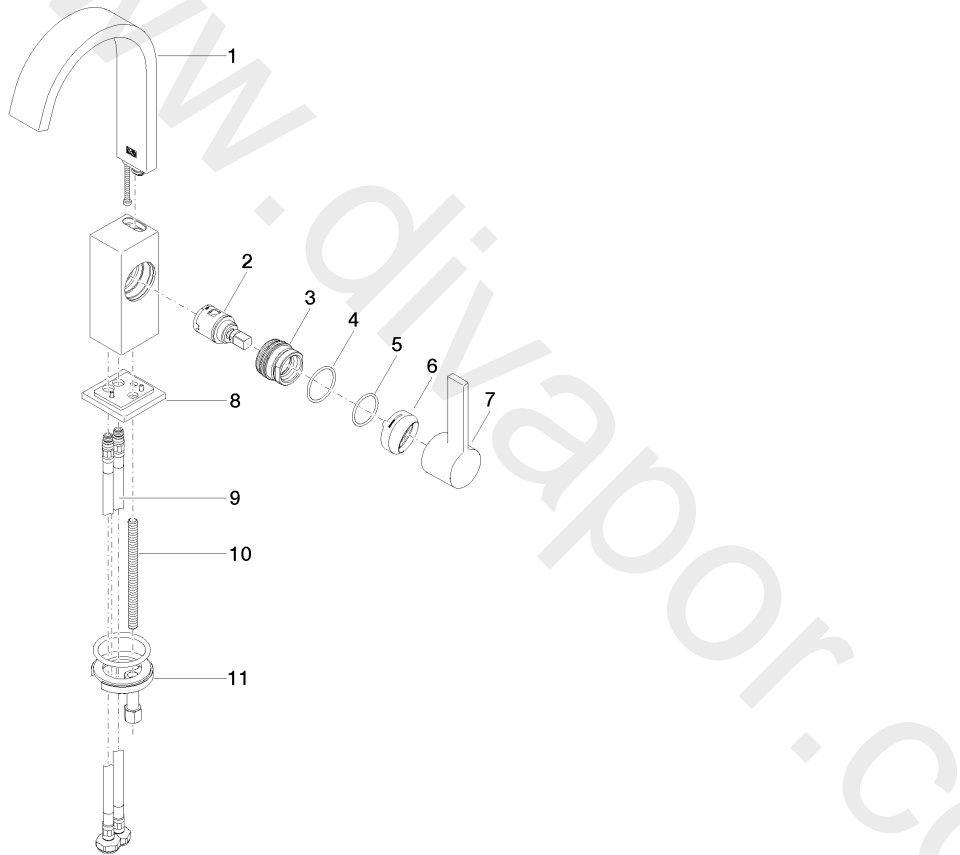

Washbasin - MEM

Single-lever basin mixer without pop-up waste - Brushed Dark Platinum

Article number: 33 522 782-99

Date of manufacture from 9/1/2022

## Washbasin - MEM

Single-lever basin mixer without pop-up waste - Brushed Dark Platinum

Article number: 33 522 782-99

Date of manufacture from 9/1/2022

### Spare parts list

Position	Quantity used	Item Number	Spare part	Delivery time
1	1	90 28 22 365 10-99	spout	30
2	1	90 15 05 042 00 90	cartridge	2
3	1	09 24 04 288 90	nut	2
4	1	09 14 10 137 90	seal	2
5	1	09 14 10 063 90	seal	2
6	1	90 28 30 051 00-99	cover	30
7	1	90 20 86 004 00-99	handle	30
8	1	90 27 66 021 00-99	rosette	30
9	2	04 30 04 100 00 90	hose	2
10	1	09 31 11 012 90	pin	2
11	1	04 30 11 038 00 90	fixing set	2