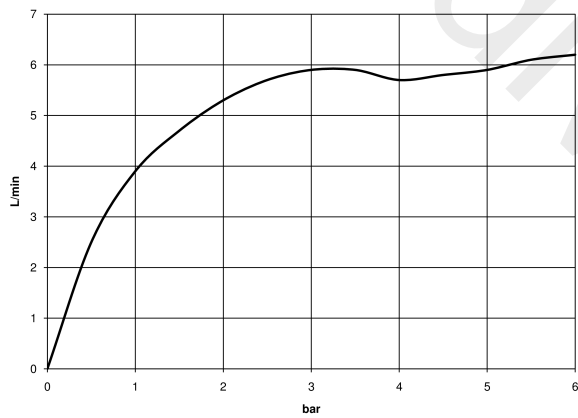

Flow rate chart