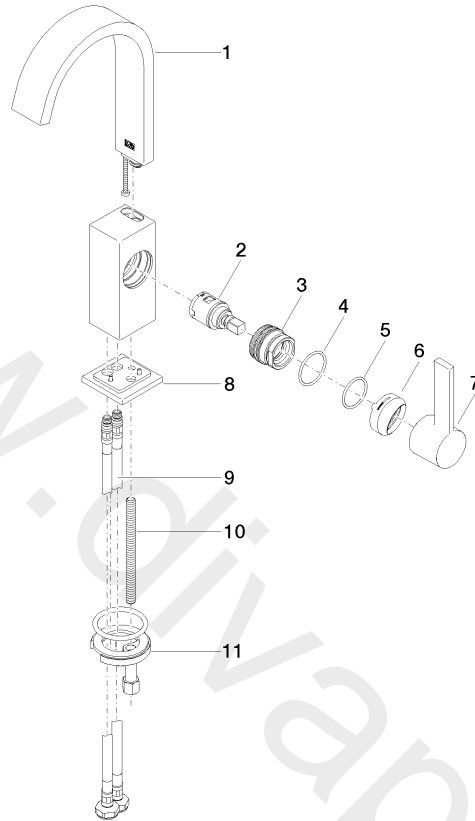

Single-lever basin mixer without pop-up waste

MEM

33 522 782

- 113 mm projection
- US pop-up waste (only used in the USA)
- fixed spout
- rectangular, air-enriched flow
- height of mixer 284 mm
- height up to aerator 216 mm
- hole diameter 35 mm
- 2x screw-in M 10 x 1 pressure hose, leak-tested
- 2x US pressure hose, 3/8"
- max. flow 5.7 l/min
- lead-free

	Platinum	33 522 782-08
	Chrome	33 522 782-00
	Brushed Platinum	33 522 782-06
	Dark Chrome	33 522 782-19
	Brushed Durabronze (23kt Gold)	33 522 782-28
	Brushed Champagne (22kt Gold)	33 522 782-46
	Champagne (22kt Gold)	33 522 782-47
	Brushed Dark Platinum	33 522 782-99

Flow rate chart

33 522 782

Parts for other finishes can be found here: [Chrome](#)

### Spare parts list

No.	Item Number	Name	Quantity used	Delivery time
1	90 28 22 365 10-08	spout	1	20
2	90 15 05 042 00 90	cartridge	1	2
3	09 24 04 288 90	nut	1	2
4	09 14 10 137 90	seal	1	2
5	09 14 10 063 90	seal	1	2
6	90 28 30 051 00-08	cover	1	20
7	90 20 86 004 00-08	handle	1	20
8	90 27 66 021 00-08	rosette	1	20
9	04 30 04 100 00 90	hose	2	2
10	09 31 11 012 90	pin	1	2
11	04 30 11 038 00 90	fixing set	1	2