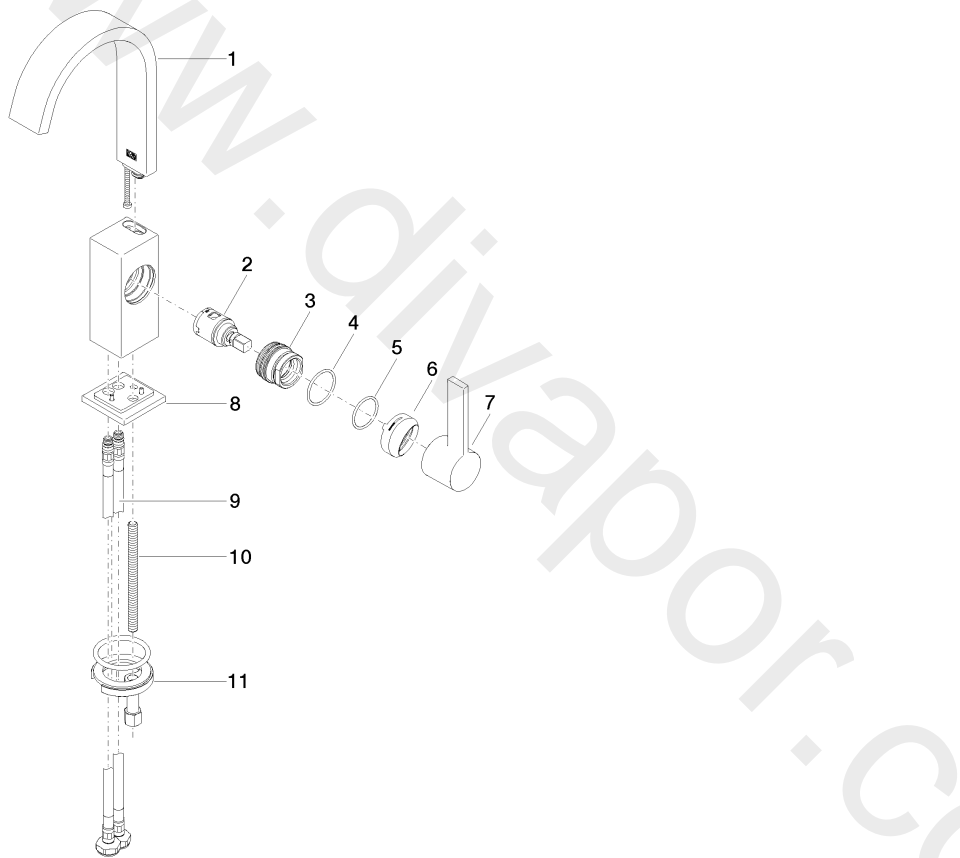

Washbasin - MEM

Single-lever basin mixer without pop-up waste

Article number: 33 522 782-08

## Washbasin - MEM

Single-lever basin mixer without pop-up waste

Article number: 33 522 782-08

### Spare parts list

Position	Quantity used	Item Number	Spare part	Delivery time
1	1	90 28 22 365 10-08	spout	20
2	1	90 15 05 042 00 90	cartridge	2
3	1	09 24 04 288 90	nut	2
4	1	09 14 10 137 90	seal	2
5	1	09 14 10 063 90	seal	2
6	1	90 28 30 051 00-08	cover	20
7	1	90 20 86 004 00-08	handle	20
8	1	90 27 66 021 00-08	rosette	20
9	2	04 30 04 100 00 90	hose	2
10	1	09 31 11 012 90	pin	2
11	1	04 30 11 038 00 90	fixing set	2