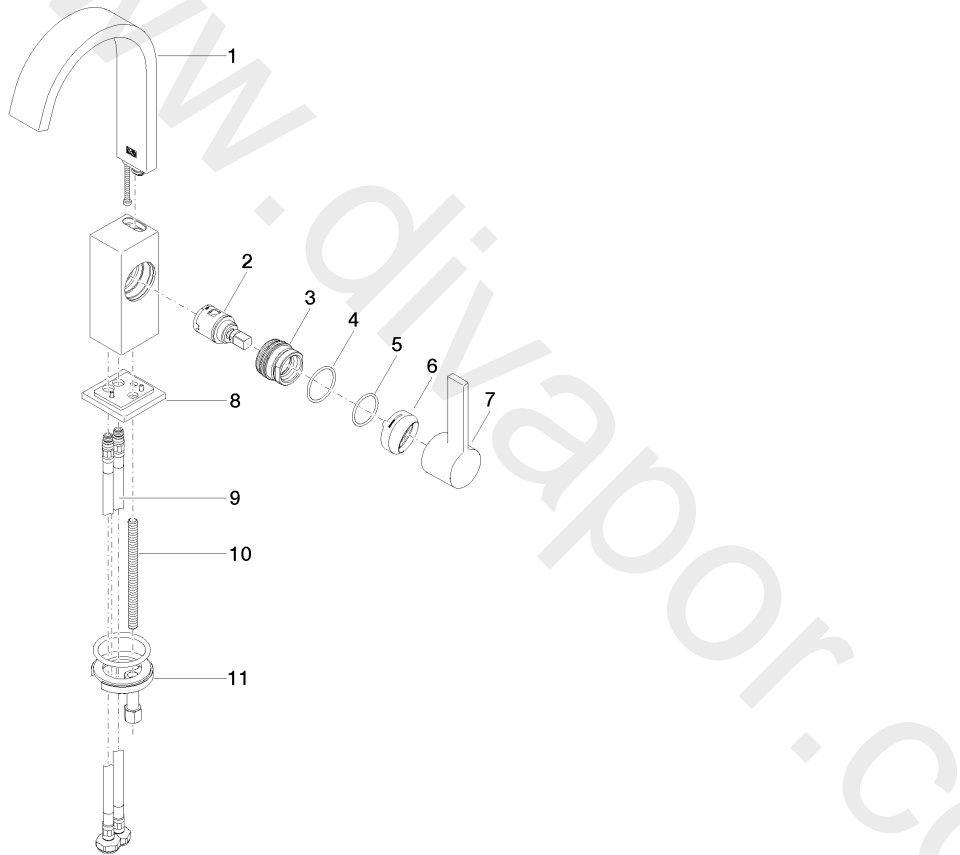

Washbasin - MEM

Single-lever basin mixer without pop-up waste - Brushed Platinum

Article number: 33 522 782-06

Date of manufacture from 9/1/2022

## Washbasin - MEM

Single-lever basin mixer without pop-up waste - Brushed Platinum

Article number: 33 522 782-06

Date of manufacture from 9/1/2022

### Spare parts list

Position	Quantity used	Item Number	Spare part	Delivery time
1	1	90 28 22 365 10-06	spout	10
2	1	90 15 05 042 00 90	cartridge	2
3	1	09 24 04 288 90	nut	2
4	1	09 14 10 137 90	seal	2
5	1	09 14 10 063 90	seal	2
6	1	90 28 30 051 00-06	cover	10
7	1	90 20 86 004 00-06	handle	10
8	1	90 27 66 021 00-06	rosette	10
9	2	04 30 04 100 00 90	hose	2
10	1	09 31 11 012 90	pin	2
11	1	04 30 11 038 00 90	fixing set	2