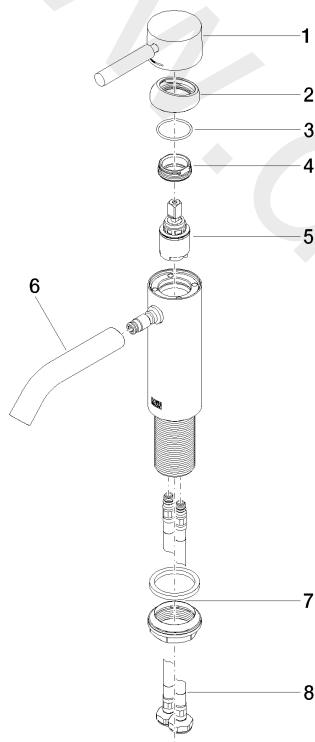

Washbasin - META

Single-lever basin mixer without pop-up waste - Matte Black

Article number: 33 522 660-33

Date of manufacture from 1/23/2020

Washbasin - META

Single-lever basin mixer without pop-up waste - Matte Black

Article number: 33 522 660-33

Date of manufacture from 1/23/2020

Spare parts list

Position	Quantity used	Item Number	Spare part	Delivery time
1	1	90 20 66 002 00-33	handle	30
2	1	09 28 30 041-33	cover	30
3	1	09 14 10 091 90	seal	2
4	1	09 24 04 266 90	nut	2
5	1	90 15 05 044 00 90	cartridge	2
6	1	90 11 06 207 00-33	spout	30
7	1	04 23 10 044 07 90	fixing set	2
8	2	04 30 04 100 00 90	hose	2