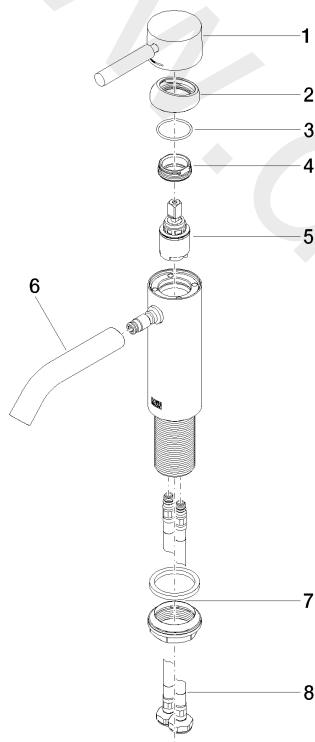

Washbasin - META

Single-lever basin mixer without pop-up waste - Brushed Platinum

Article number: 33 522 660-06

Date of manufacture from 1/23/2020

Washbasin - META

Single-lever basin mixer without pop-up waste - Brushed Platinum

Article number: 33 522 660-06

Date of manufacture from 1/23/2020

Spare parts list

Position	Quantity used	Item Number	Spare part	Delivery time
1	1	90 20 66 002 00-06	handle	10
2	1	09 28 30 041-06	cover	10
3	1	09 14 10 091 90	seal	2
4	1	09 24 04 266 90	nut	2
5	1	90 15 05 044 00 90	cartridge	2
6	1	90 11 06 207 00-06	spout	10
7	1	04 23 10 044 07 90	fixing set	2
8	2	04 30 04 100 00 90	hose	2