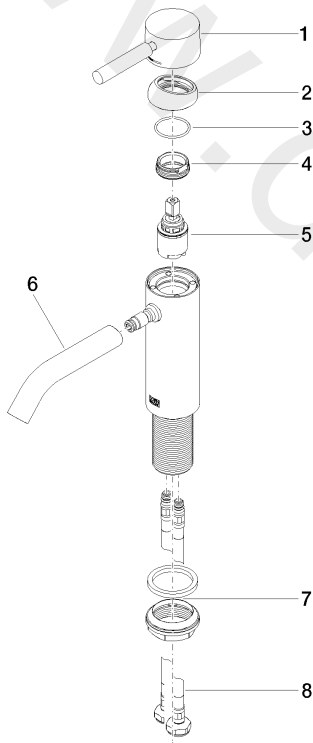

Sink - META

Single-lever lavatory mixer without drain - Chrome

Article number: 33 522 660-00 0010

Date of manufacture from 1/23/2020

Sink - META

Single-lever lavatory mixer without drain - Chrome

Article number: 33 522 660-00 0010

Date of manufacture from 1/23/2020

Spare parts list

Position	Number of units	Item Number	Spare part	Lead time
1	1	90 20 66 002 00-00	handle	10
2	1	09 28 30 041-00	cover	10
3	1	09 14 10 091 90	seal	2
4	1	09 24 04 266 90	nut	2
5	1	90 15 05 044 00 90	cartridge	2
6	1	90 11 06 207 01-00	spout	10
7	1	04 23 10 044 07 90	fixing set	2
8	2	04 30 04 102 00 90	Flexible supply line 3/8" -	2