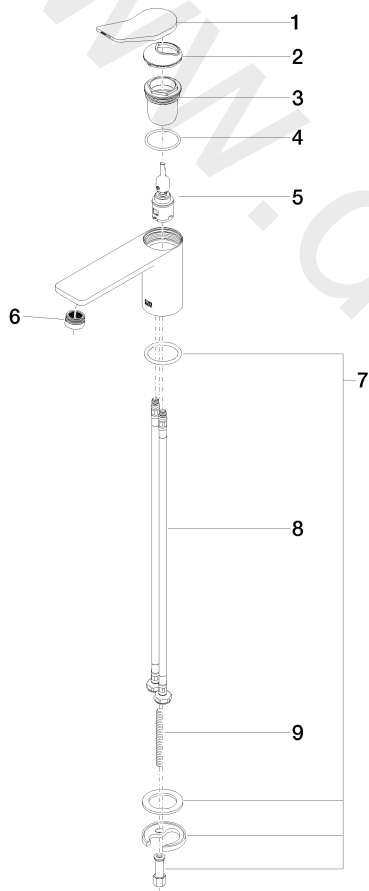

Washbasin - LISSÉ

Single-lever basin mixer without pop-up waste - Matte Black

Article number: 33 521 845-33

Date of manufacture from 5/3/2021

Washbasin - LISSÉ

Single-lever basin mixer without pop-up waste - Matte Black

Article number: 33 521 845-33

Date of manufacture from 5/3/2021

Spare parts list

Position	Quantity used	Item Number	Spare part	Delivery time
1	1	90 20 84 020 00-33	handle	30
2	1	09 28 30 034 90	cover	2
3	1	09 23 10 123 90	nut	2
4	1	09 14 10 038 90	seal	2
5	1	90 15 05 042 01 90	cartridge	2
6	1	90 23 01 161 01-33	aerator	30
7	1	04 30 11 038 75 90	fixing set	2
8	2	04 30 04 100 00 90	hose	2
9	1	09 31 11 011 90	pin	2