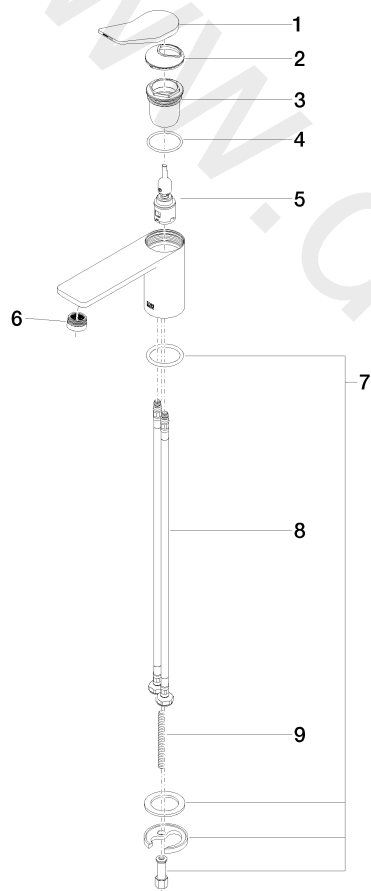

Washbasin - LISSÉ

Single-lever basin mixer without pop-up waste - Brushed Platinum

Article number: 33 521 845-06

Date of manufacture from 5/3/2021

## Washbasin - LISSÉ

Single-lever basin mixer without pop-up waste - Brushed Platinum

Article number: 33 521 845-06

Date of manufacture from 5/3/2021

### Spare parts list

Position	Quantity used	Item Number	Spare part	Delivery time
1	1	90 20 84 020 00-06	handle	10
2	1	09 28 30 034 90	cover	2
3	1	09 23 10 123 90	nut	2
4	1	09 14 10 038 90	seal	2
5	1	90 15 05 042 01 90	cartridge	2
6	1	90 23 01 161 01-06	aerator	10
7	1	04 30 11 038 75 90	fixing set	2
8	2	04 30 04 100 00 90	hose	2
9	1	09 31 11 011 90	pin	2