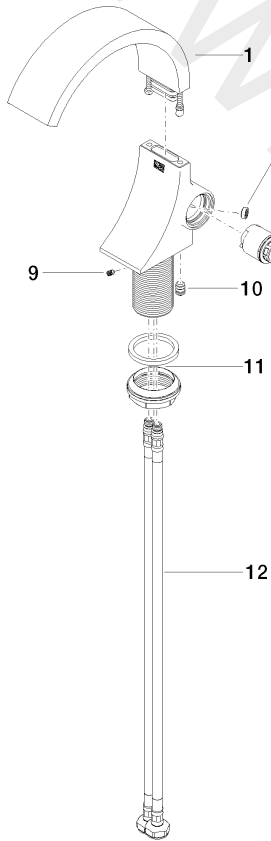

Sink - CYO

Single-lever lavatory mixer without drain - Chrome

Article number: 33 521 811-00 0010

Sink - CYO

Single-lever lavatory mixer without drain - Chrome

Article number: 33 521 811-00 0010

Spare parts list

Position	Number of units	Item Number	Spare part	Lead time
1	1	90 11 70 012 01-00	spout	10
2	1	09 23 01 172 90	flow reducer	2
3	1	90 15 05 044 00 90	cartridge	2
4	1	09 24 04 266 90	nut	2
5	1	09 28 30 021-00	cover	10
6	1	09 20 80 024-00	handle	60
7	1	09 31 11 030 90	pin	2
8	1	90 31 20 087 00-00	plug	10
9	1	09 31 11 008 90	pin	2
10	1	90 31 20 129 00 90	plug	2
11	1	04 23 10 044 07 90	fixing set	2
12	2	04 30 04 102 00 90	Flexible supply line 3/8" -	2