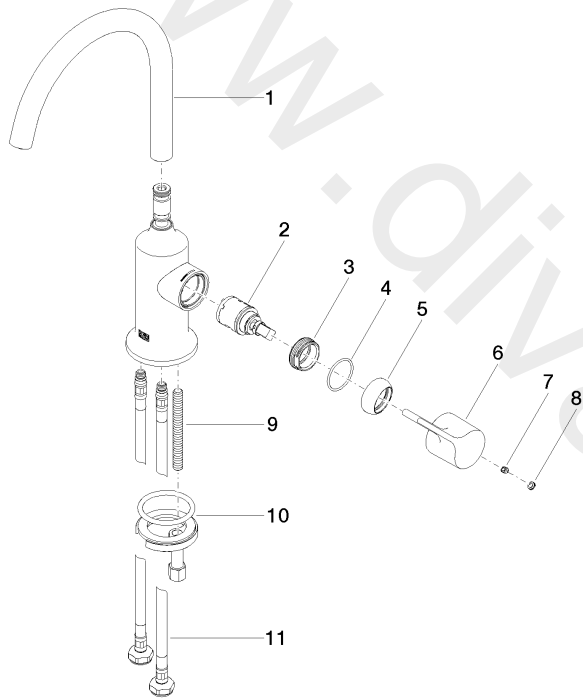

Washbasin - VAIA

Single-lever basin mixer without pop-up waste - Brushed Platinum

Article number: 33 521 809-06

Date of manufacture from 3/13/2017

Washbasin - VAIA

Single-lever basin mixer without pop-up waste - Brushed Platinum

Article number: 33 521 809-06

Date of manufacture from 3/13/2017

## Spare parts list

Position	Quantity used	Item Number	Spare part	Delivery time
1	1	90 28 22 311 00-06	spout	10
2	1	90 15 05 042 00 90	cartridge	2
3	1	09 24 04 266 90	nut	2
4	1	09 14 10 091 90	seal	2
5	1	09 28 30 021-06	cover	10
6	1	09 20 80 020-06	handle	10
7	1	09 31 11 030 90	pin	2
8	1	90 31 20 087 00-06	plug	10
9	1	09 31 11 011 90	pin	2
10	1	04 30 11 038 00 90	fixing set	2
11	2	04 30 04 100 00 90	hose	2