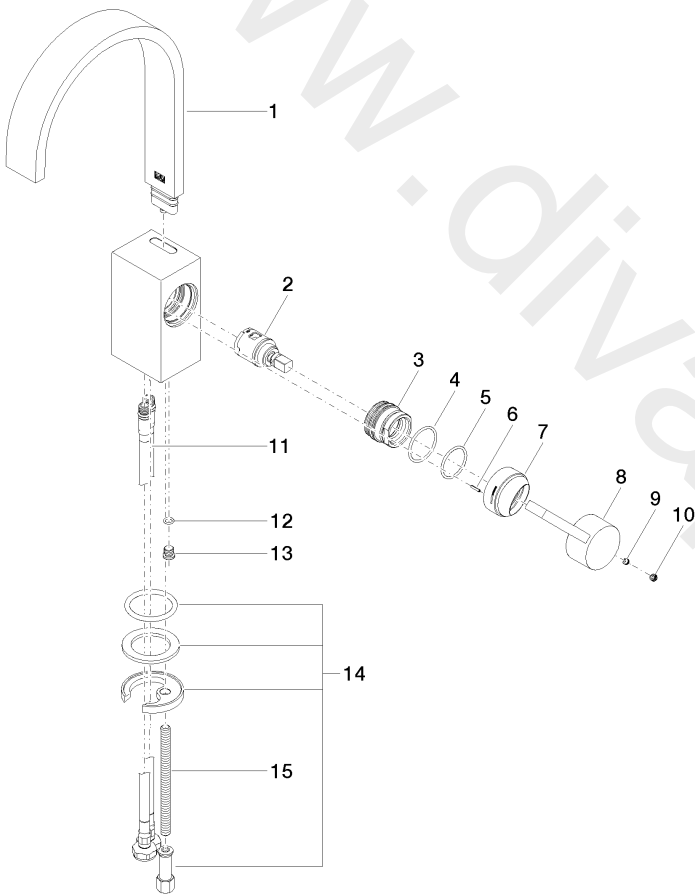

Washbasin - MEM

Single-lever basin mixer without pop-up waste - Brushed Dark Platinum

Article number: 33 521 782-99

Date of manufacture from 5/5/2021

Washbasin - MEM

Single-lever basin mixer without pop-up waste - Brushed Dark Platinum

Article number: 33 521 782-99

Date of manufacture from 5/5/2021

Spare parts list

Position	Quantity used	Item Number	Spare part	Delivery time
1	1	90 28 22 153 01-99	spout	30
2	1	90 15 05 042 00 90	cartridge	2
3	1	09 24 04 288 90	nut	2
4	1	09 14 10 137 90	seal	2
5	1	09 14 10 063 90	seal	2
6	1	09 31 11 152 90	pin	2
7	1	09 28 30 028-99	cover	30
8	1	09 20 78 057-99	handle	30
9	1	09 31 11 063 90	pin	2
10	1	09 31 20 109 90	plug	2
11	2	04 30 04 104 00 90	hose	2
12	1	09 14 10 132 90	seal	2
13	1	09 31 20 027 10-00	plug	10
14	1	04 30 11 038 75 90	fixing set	2
15	1	09 31 11 012 90	pin	2