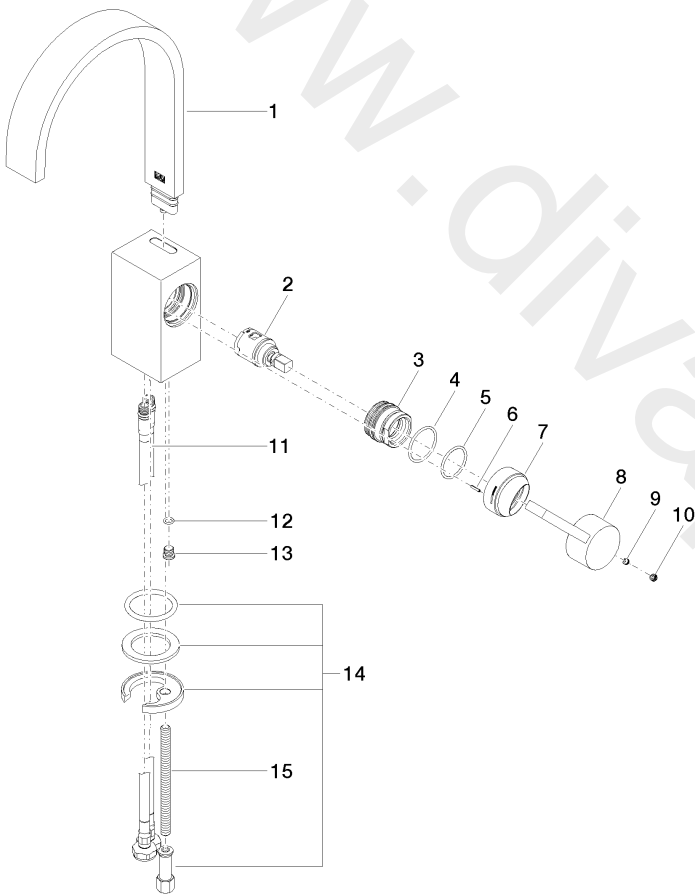

Washbasin - MEM

Single-lever basin mixer without pop-up waste - Platinum

Article number: 33 521 782-08

Date of manufacture from 5/5/2021

## Washbasin - MEM

Single-lever basin mixer without pop-up waste - Platinum

Article number: 33 521 782-08

Date of manufacture from 5/5/2021

### Spare parts list

Position	Quantity used	Item Number	Spare part	Delivery time
1	1	90 28 22 153 01-08	spout	20
2	1	90 15 05 042 00 90	cartridge	2
3	1	09 24 04 288 90	nut	2
4	1	09 14 10 137 90	seal	2
5	1	09 14 10 063 90	seal	2
6	1	09 31 11 152 90	pin	2
7	1	09 28 30 028-08	cover	20
8	1	09 20 78 057-08	handle	20
9	1	09 31 11 063 90	pin	2
10	1	09 31 20 109 90	plug	2
11	2	04 30 04 104 00 90	hose	2
12	1	09 14 10 132 90	seal	2
13	1	09 31 20 027 10-00	plug	10
14	1	04 30 11 038 75 90	fixing set	2
15	1	09 31 11 012 90	pin	2