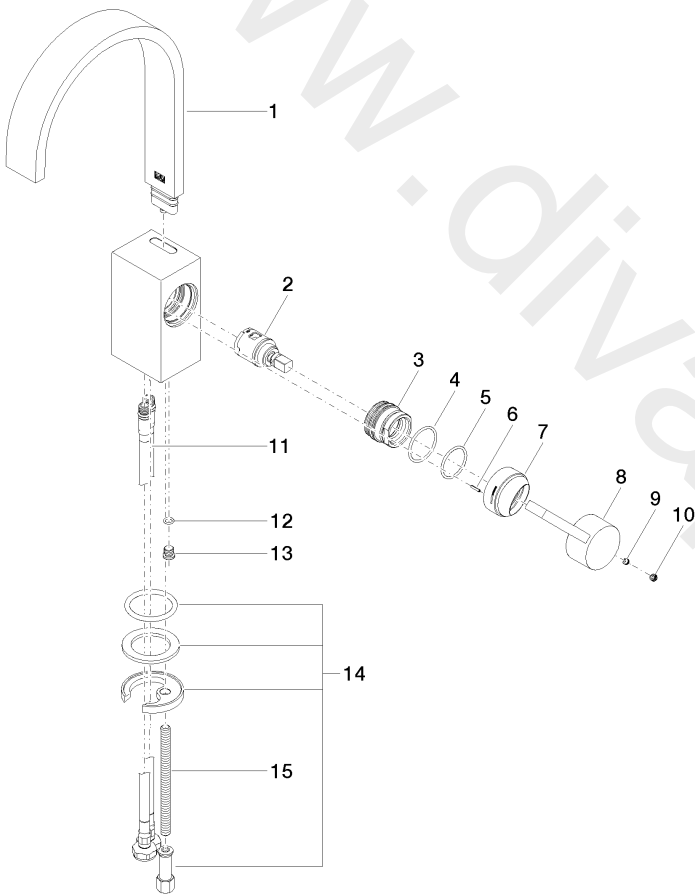

Washbasin - MEM

Single-lever basin mixer without pop-up waste - Brushed Platinum

Article number: 33 521 782-06

Date of manufacture from 5/5/2021

Washbasin - MEM

Single-lever basin mixer without pop-up waste - Brushed Platinum

Article number: 33 521 782-06

Date of manufacture from 5/5/2021

Spare parts list

Position	Quantity used	Item Number	Spare part	Delivery time
1	1	90 28 22 153 01-06	spout	10
2	1	90 15 05 042 00 90	cartridge	2
3	1	09 24 04 288 90	nut	2
4	1	09 14 10 137 90	seal	2
5	1	09 14 10 063 90	seal	2
6	1	09 31 11 152 90	pin	2
7	1	09 28 30 028-06	cover	10
8	1	09 20 78 057-06	handle	10
9	1	09 31 11 063 90	pin	2
10	1	09 31 20 109 90	plug	2
11	2	04 30 04 104 00 90	hose	2
12	1	09 14 10 132 90	seal	2
13	1	09 31 20 027 10-00	plug	10
14	1	04 30 11 038 75 90	fixing set	2
15	1	09 31 11 012 90	pin	2