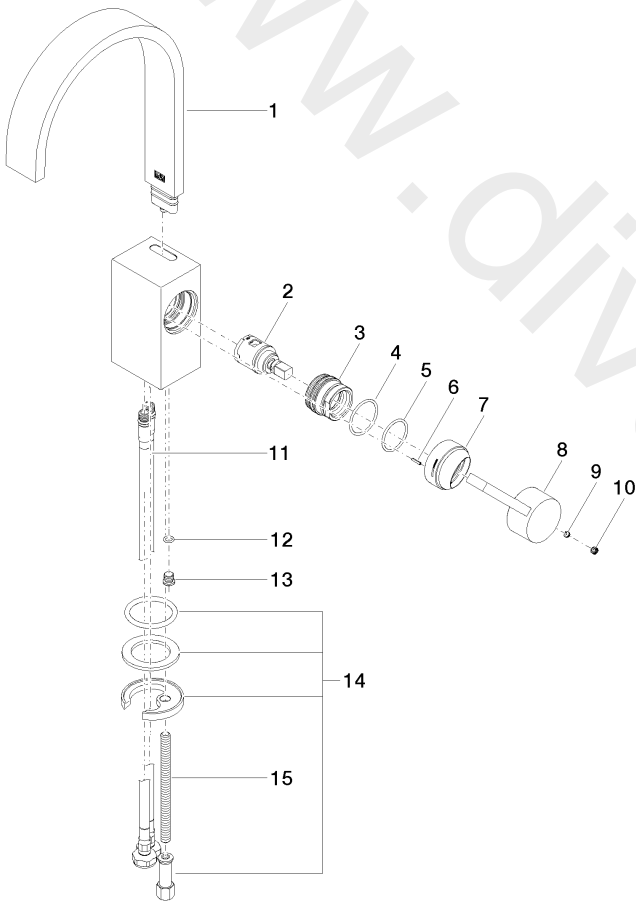

Sink - MEM

Single-lever lavatory mixer without drain - Chrome

Article number: 33 521 782-00 0010

Date of manufacture from 5/5/2021

Sink - MEM

Single-lever lavatory mixer without drain - Chrome

Article number: 33 521 782-00 0010

Date of manufacture from 5/5/2021

Spare parts list

Position	Number of units	Item Number	Spare part	Lead time
1	1	90 28 22 153 02-00	spout	10
2	1	90 15 05 042 00 90	cartridge	2
3	1	09 24 04 288 90	nut	2
4	1	09 14 10 137 90	seal	2
5	1	09 14 10 063 90	seal	2
6	1	09 31 11 152 90	pin	2
7	1	09 28 30 028-00	cover	10
8	1	09 20 78 057-00	handle	10
9	1	09 31 11 063 90	pin	2
10	1	09 31 20 109 90	plug	2
11	2	04 30 04 106 00 90	hose	2
12	1	09 14 10 132 90	seal	2
13	1	09 31 20 027 10-00	plug	10
14	1	04 30 11 038 75 90	fixing set	2
15	1	09 31 11 012 90	pin	2