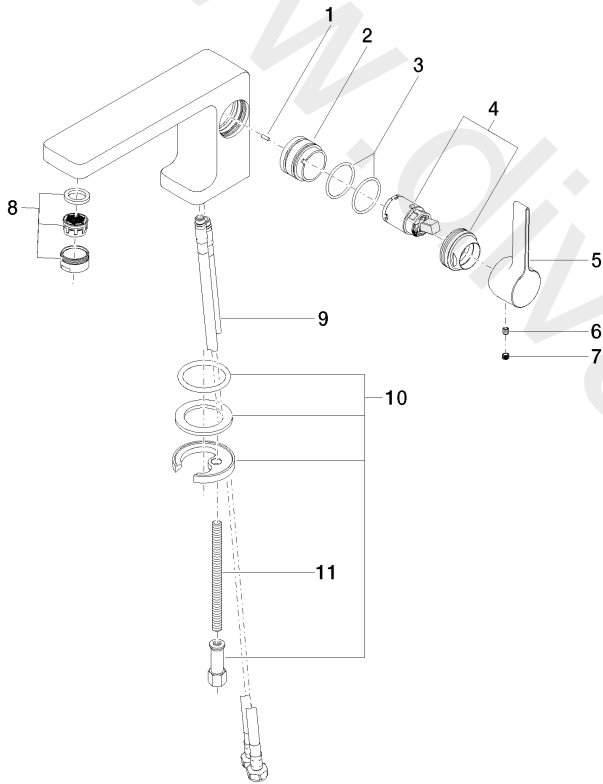

Sink - LULU

Single-lever lavatory mixer without drain - Chrome

Article number: 33 521 710-00 0010

Date of manufacture from 5/10/2021

Sink - LULU

Single-lever lavatory mixer without drain - Chrome

Article number: 33 521 710-00 0010

Date of manufacture from 5/10/2021

Spare parts list

Position	Number of units	Item Number	Spare part	Lead time
1	1	09 31 11 111 90	pin	2
2	1	09 18 40 095 10 90	sleeve	2
3	2	09 14 10 137 90	seal	2
4	1	90 15 05 041 00-00	cartridge	2
5	1	09 20 71 040-00	handle	10
6	1	09 31 11 030 90	pin	2
7	1	09 31 20 109 90	plug	2
8	1	90 23 01 118 04-00	aerator	10
9	2	04 30 04 102 00 90	Flexible supply line 3/8" -	2
10	1	04 30 11 038 75 90	fixing set	2
11	1	09 31 11 012 90	pin	2