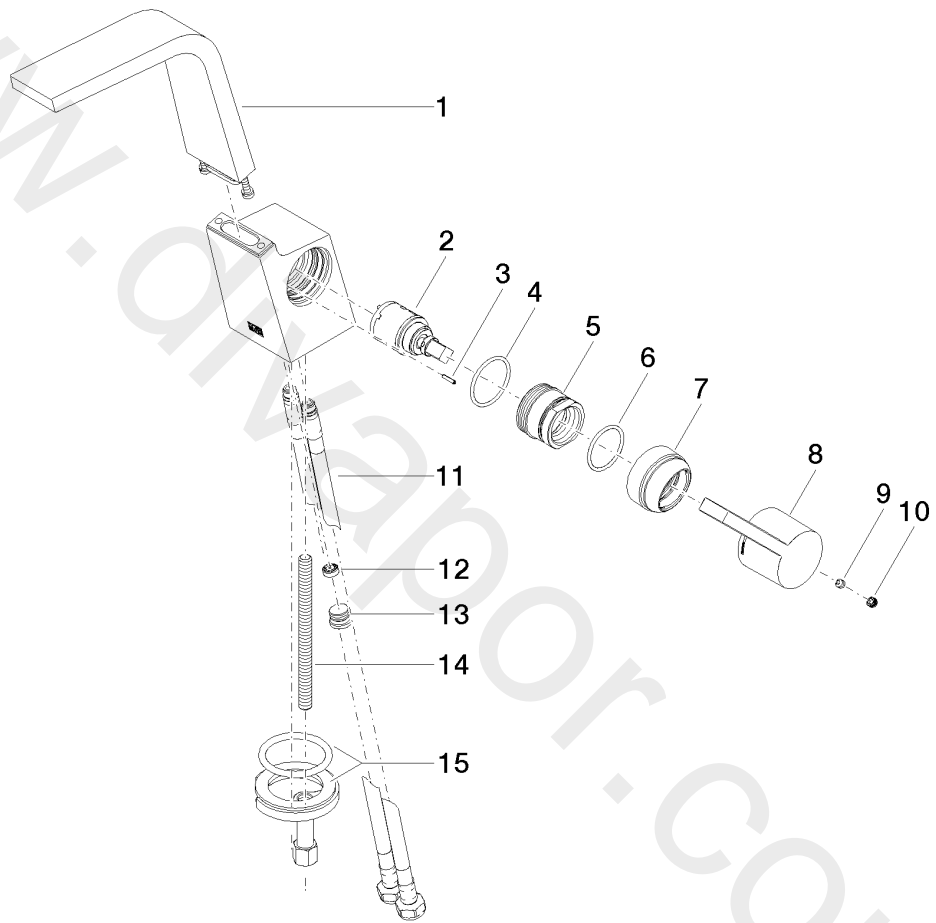

Washbasin - CL.1

Single-lever basin mixer without pop-up waste - Brushed Dark Platinum

Article number: 33 521 705-99

Date of manufacture from 5/10/2021

Washbasin - CL.1

Single-lever basin mixer without pop-up waste - Brushed Dark Platinum

Article number: 33 521 705-99

Date of manufacture from 5/10/2021

Spare parts list

Position	Quantity used	Item Number	Spare part	Delivery time
1	1	90 11 70 001 00-99	spout	30
2	1	90 15 05 042 00 90	cartridge	2
3	1	09 31 11 152 90	pin	2
4	1	09 14 10 137 90	seal	2
5	1	09 24 04 294 90	sleeve	2
6	1	09 14 10 063 90	seal	2
7	1	09 28 30 029-99	cover	30
8	1	09 20 67 010-99	handle	30
9	1	09 31 11 030 90	pin	2
10	1	09 31 20 109 90	plug	2
11	2	04 30 04 100 00 90	hose	2
12	1	09 23 01 034 90	flow reducer	2
13	1	04 31 20 039 10 90	plug	2
14	1	09 31 11 012 90	pin	2
15	1	04 30 11 038 75 90	fixing set	2