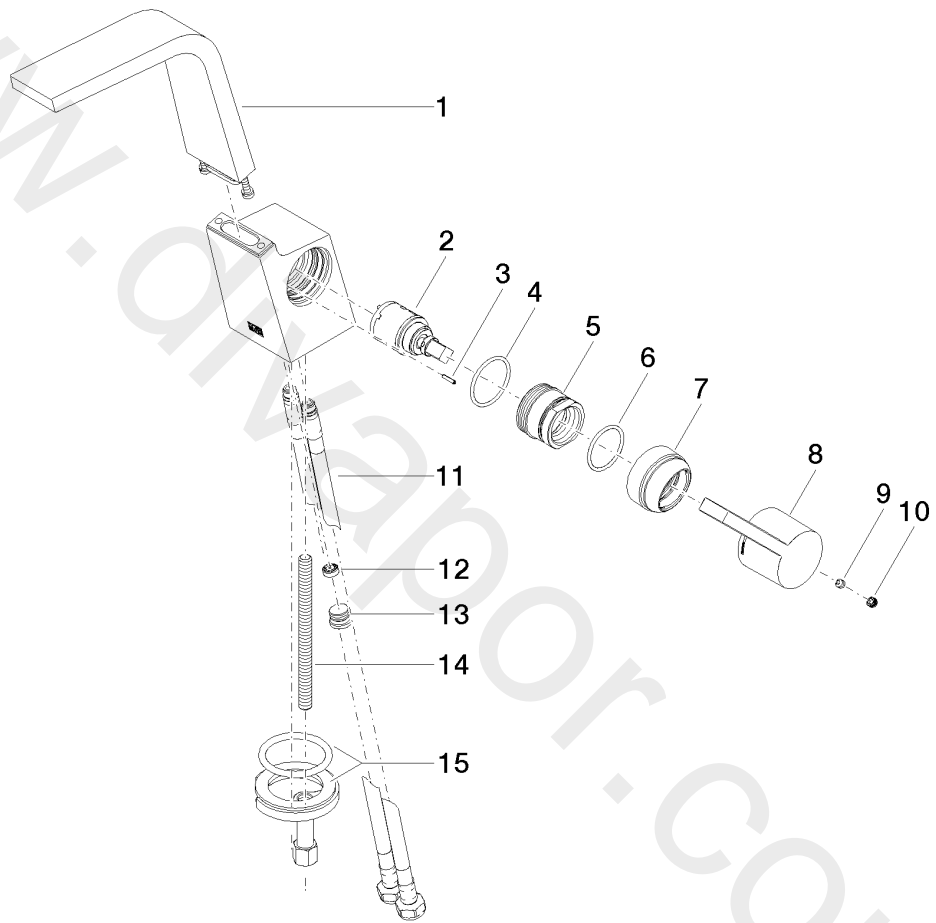

Washbasin - CL.1

Single-lever basin mixer without pop-up waste - Brushed Platinum

Article number: 33 521 705-06

Date of manufacture from 5/10/2021

Washbasin - CL.1

Single-lever basin mixer without pop-up waste - Brushed Platinum

Article number: 33 521 705-06

Date of manufacture from 5/10/2021

Spare parts list

Position	Quantity used	Item Number	Spare part	Delivery time
1	1	90 11 70 001 00-06	spout	10
2	1	90 15 05 042 00 90	cartridge	2
3	1	09 31 11 152 90	pin	2
4	1	09 14 10 137 90	seal	2
5	1	09 24 04 294 90	sleeve	2
6	1	09 14 10 063 90	seal	2
7	1	09 28 30 029-06	cover	10
8	1	09 20 67 010-06	handle	10
9	1	09 31 11 030 90	pin	2
10	1	09 31 20 109 90	plug	2
11	2	04 30 04 100 00 90	hose	2
12	1	09 23 01 034 90	flow reducer	2
13	1	04 31 20 039 10 90	plug	2
14	1	09 31 11 012 90	pin	2
15	1	04 30 11 038 75 90	fixing set	2