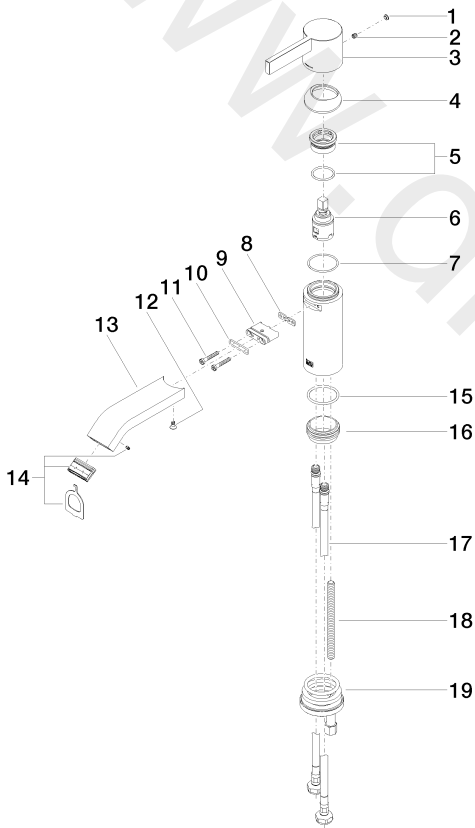

Washbasin - IMO

Single-lever basin mixer without pop-up waste - Brushed Platinum

Article number: 33 521 670-06

Date of manufacture from 5/10/2021

Washbasin - IMO

Single-lever basin mixer without pop-up waste - Brushed Platinum

Article number: 33 521 670-06

Date of manufacture from 5/10/2021

Spare parts list

Position	Quantity used	Item Number	Spare part	Delivery time
1	1	90 31 20 087 00-06	plug	10
2	1	09 31 11 030 90	pin	2
3	1	09 20 67 003-06	handle	10
4	1	09 28 30 019-06	cover	10
5	1	90 23 10 066 00 90	nut	2
6	1	90 15 05 042 00 90	cartridge	2
7	1	09 14 10 102 90	seal	2
8	1	09 14 03 131 90	seal	2
9	1	09 11 03 061 90	connection	2
10	1	09 14 10 053 90	seal	2
11	2	09 30 30 084 90	screw	2
12	1	09 30 30 116 90	screw	2
13	1	09 28 22 239-06	spout	10
14	1	90 29 03 045 00 90	aerator	2
15	1	09 14 10 119 90	seal	2
16	1	09 28 10 109-07	ring	30
17	2	04 30 04 104 00 90	hose	2
18	1	09 31 11 012 90	pin	2
19	1	04 30 11 085 88 90	fixing set	2