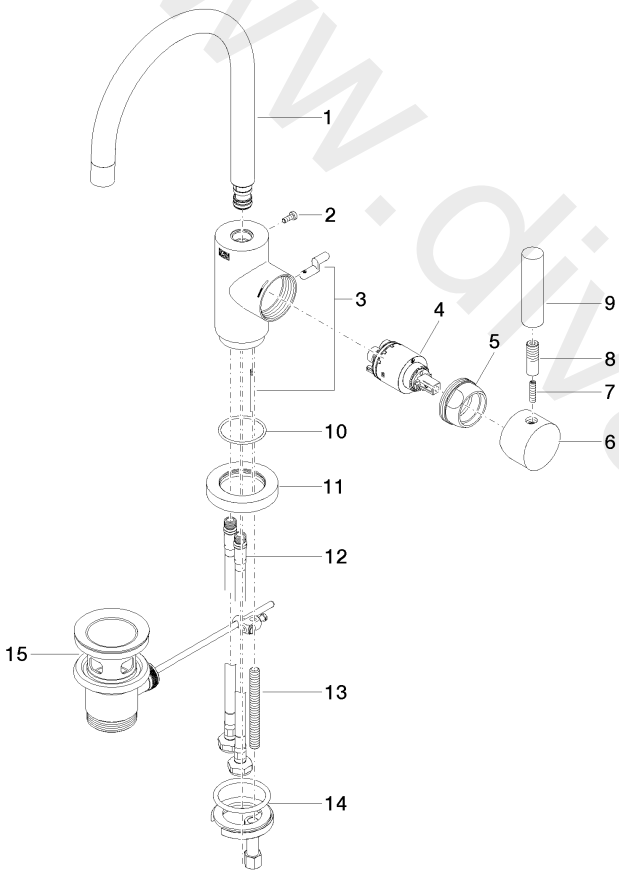

Washbasin - TARA

Single-lever basin mixer with pop-up waste - Matte White

Article number: 33 513 882-10

## Washbasin - TARA

Single-lever basin mixer with pop-up waste - Matte White

Article number: 33 513 882-10

### Spare parts list

Position	Quantity used	Item Number	Spare part	Delivery time
1	1	90 28 22 372 00-10	spout	40
2	1	09 30 30 054 90	screw	2
3	1	04 20 16 031 80-10	pull-rod	60
4	1	90 15 05 065 00 90	cartridge	2
5	1	09 24 04 107-10	nut	40
6	1	90 20 88 040 00-10	handle	Not available anymore
7	1	09 31 11 010 90	pin	2
8	1	09 24 04 048-10	nipple	40
9	1	11 170 880-10	handle	60
10	1	09 14 10 034 90	seal	2
11	1	09 28 10 055-10	rosette	60
12	2	04 30 04 104 00 90	hose	2
13	1	09 31 11 011 90	pin	2
14	1	04 30 11 038 00 90	fixing set	2
15	1	04 11 01 001 00-10	pop-up waste	40