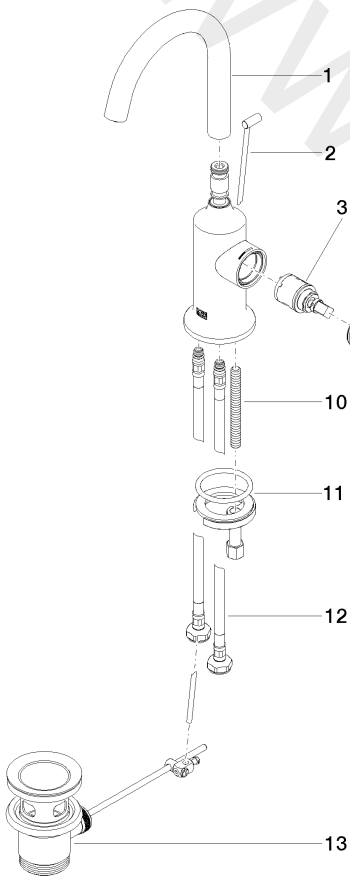

Washbasin - VAIA

Single-lever basin mixer with pop-up waste - Brushed Dark Platinum

Article number: 33 510 809-99

Date of manufacture from 3/13/2017

Washbasin - VAIA

Single-lever basin mixer with pop-up waste - Brushed Dark Platinum

Article number: 33 510 809-99

Date of manufacture from 3/13/2017

## Spare parts list

Position	Quantity used	Item Number	Spare part	Delivery time
1	1	90 28 22 312 00-99	spout	30
2	1	04 20 89 035 80-99	pull-rod	30
3	1	90 15 05 042 00 90	cartridge	2
4	1	09 24 04 266 90	nut	2
5	1	09 14 10 091 90	seal	2
6	1	09 28 30 021-99	cover	30
7	1	09 20 80 020-99	handle	30
8	1	09 31 11 030 90	pin	2
9	1	90 31 20 087 00-99	plug	30
10	1	09 31 11 011 90	pin	2
11	1	04 30 11 038 00 90	fixing set	2
12	2	04 30 04 100 00 90	hose	2
13	1	04 11 01 001 00-99	pop-up waste	30