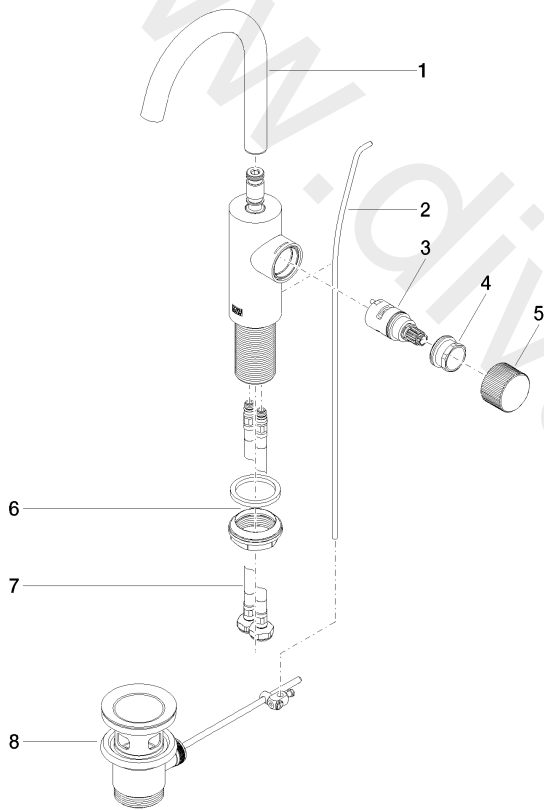

Washbasin - META

META PURE Single-lever basin mixer with pop-up waste - Matte Black

Article number: 33 510 665-33

Washbasin - META

META PURE Single-lever basin mixer with pop-up waste - Matte Black

Article number: 33 510 665-33

Spare parts list

Position	Quantity used	Item Number	Spare part	Delivery time
1	1	90 28 22 321 00-33	spout	30
2	1	09 31 09 110-33	pull-rod	30
3	1	90 90 03 169 00 90	top	2
4	1	09 24 04 528 90	nut	60
5	1	09 20 66 011-33	handle	30
6	1	04 23 10 044 07 90	fixing set	2
7	2	04 30 04 100 00 90	hose	2
8	1	04 11 01 001 00-33	pop-up waste	30