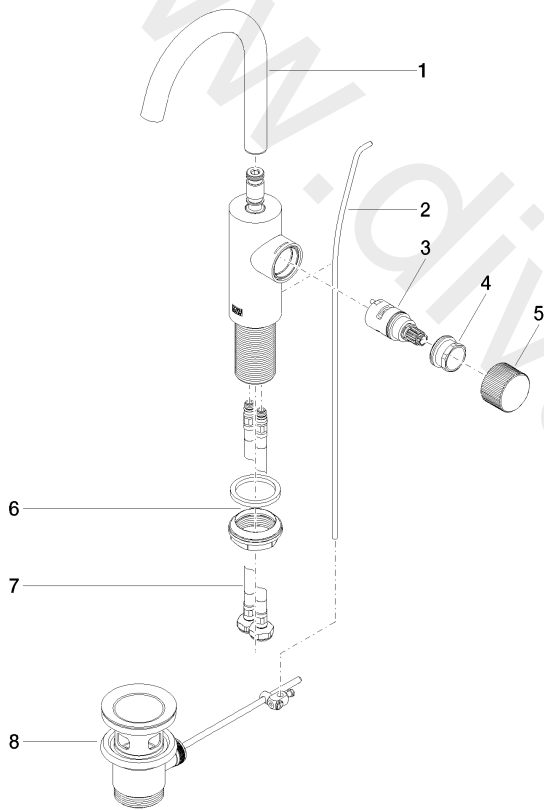

Washbasin - META

META PURE Single-lever basin mixer with pop-up waste - Brushed Platinum

Article number: 33 510 665-06

Washbasin - META

META PURE Single-lever basin mixer with pop-up waste - Brushed Platinum

Article number: 33 510 665-06

## Spare parts list

Position	Quantity used	Item Number	Spare part	Delivery time
1	1	90 28 22 321 00-06	spout	10
2	1	09 31 09 110-06	pull-rod	10
3	1	90 90 03 169 00 90	top	2
4	1	09 24 04 528 90	nut	60
5	1	09 20 66 011-06	handle	10
6	1	04 23 10 044 07 90	fixing set	2
7	2	04 30 04 100 00 90	hose	2
8	1	04 11 01 001 00-06	pop-up waste	2