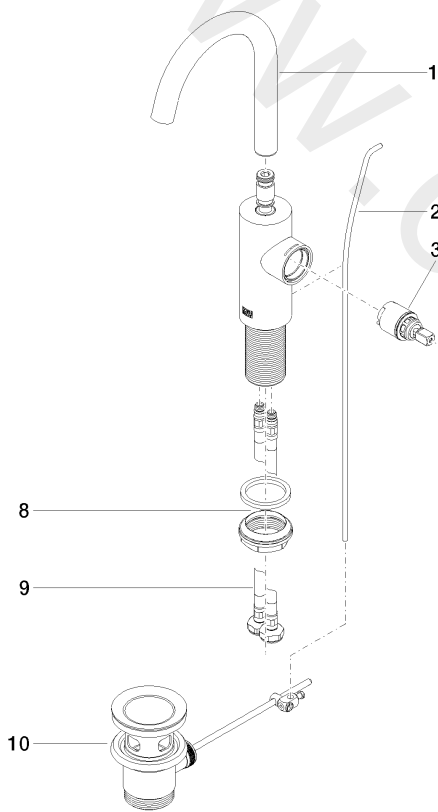

Washbasin - META

Single-lever basin mixer with pop-up waste - Matte Black

Article number: 33 510 661-33

Date of manufacture from 1/23/2020

Washbasin - META

Single-lever basin mixer with pop-up waste - Matte Black

Article number: 33 510 661-33

Date of manufacture from 1/23/2020

Spare parts list

Position	Quantity used	Item Number	Spare part	Delivery time
1	1	90 28 22 321 00-33	spout	30
2	1	09 31 09 110-33	pull-rod	30
3	1	90 15 05 044 00 90	cartridge	2
4	1	09 24 04 266 90	nut	2
5	1	09 14 10 091 90	seal	2
6	1	09 28 30 021-33	cover	30
7	1	90 20 66 003 00-33	handle	30
8	1	04 23 10 044 07 90	fixing set	2
9	2	04 30 04 100 00 90	hose	2
10	1	04 11 01 001 00-33	pop-up waste	30