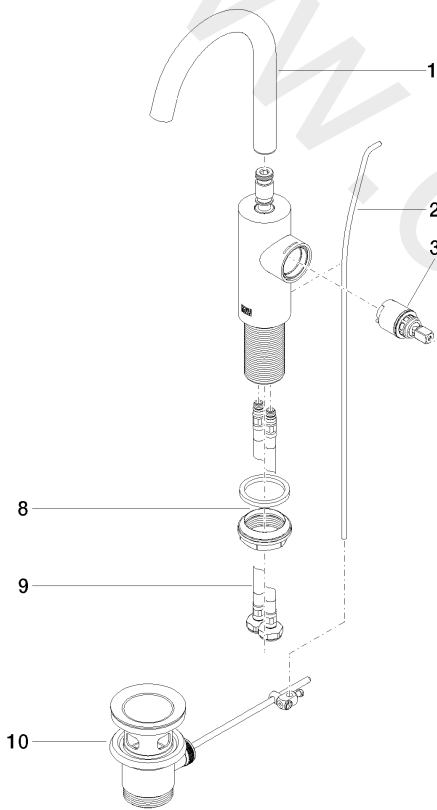

Washbasin - META

Single-lever basin mixer with pop-up waste - Brushed Platinum

Article number: 33 510 661-06

Date of manufacture from 1/23/2020

Washbasin - META

Single-lever basin mixer with pop-up waste - Brushed Platinum

Article number: 33 510 661-06

Date of manufacture from 1/23/2020

Spare parts list

Position	Quantity used	Item Number	Spare part	Delivery time
1	1	90 28 22 321 00-06	spout	10
2	1	09 31 09 110-06	pull-rod	10
3	1	90 15 05 044 00 90	cartridge	2
4	1	09 24 04 266 90	nut	2
5	1	09 14 10 091 90	seal	2
6	1	09 28 30 021-06	cover	10
7	1	90 20 66 003 00-06	handle	10
8	1	04 23 10 044 07 90	fixing set	2
9	2	04 30 04 100 00 90	hose	2
10	1	04 11 01 001 00-06	pop-up waste	2