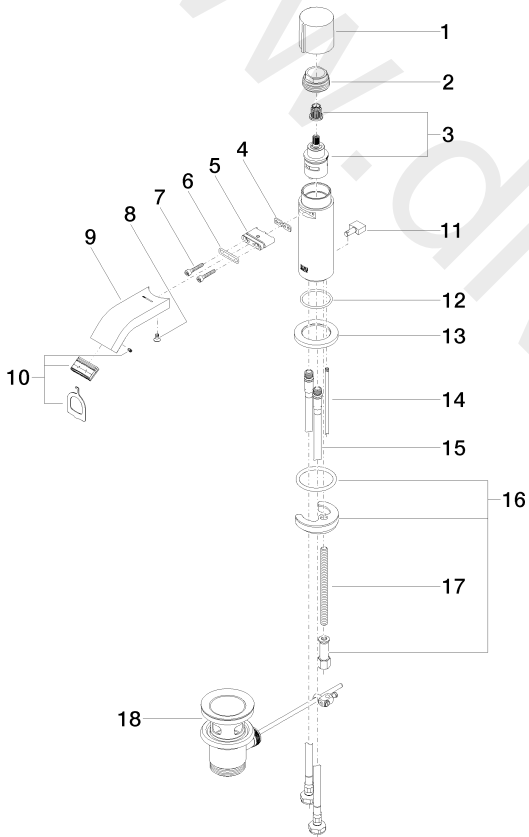

Washbasin - IMO

Single-lever basin mixer with pop-up waste - Brushed Dark Platinum

Article number: 33 507 670-99

Date of manufacture from 5/10/2021

Washbasin - IMO

Single-lever basin mixer with pop-up waste - Brushed Dark Platinum

Article number: 33 507 670-99

Date of manufacture from 5/10/2021

Spare parts list

Position	Quantity used	Item Number	Spare part	Delivery time
1	1	09 20 67 001-99	handle	30
2	1	09 23 10 065-99	nut	30
3	1	90 90 03 162 00 90	top	2
4	1	09 14 03 131 90	seal	2
5	1	09 11 03 061 90	connection	2
6	1	09 14 10 053 90	seal	2
7	2	09 30 30 182 90	screw	2
8	1	09 30 30 116 90	screw	2
9	1	09 28 22 238-99	spout	30
10	1	90 29 03 045 00 90	aerator	2
11	1	09 20 67 002-99	handle	30
12	1	09 14 10 104 90	seal	2
13	1	09 27 67 003-99	rosette	30
14	1	09 31 09 080-99	pull-rod	30
15	2	04 30 04 104 00 90	hose	2
16	1	04 30 11 085 01 90	fixing set	2
17	1	09 31 11 012 90	pin	2
18	1	04 11 01 001 00-99	pop-up waste	30