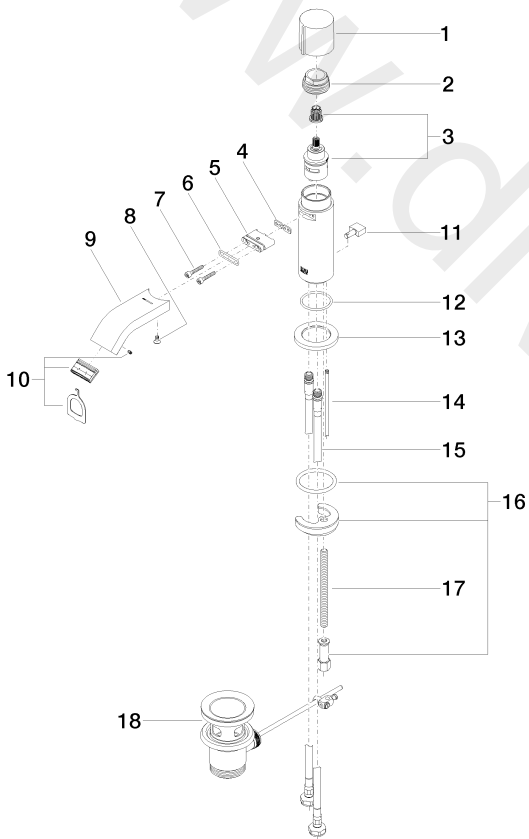

Washbasin - IMO

Single-lever basin mixer with pop-up waste - Platinum

Article number: 33 507 670-08

Date of manufacture from 5/10/2021

Washbasin - IMO

Single-lever basin mixer with pop-up waste - Platinum

Article number: 33 507 670-08

## Spare parts list

Position	Quantity used	Item Number	Spare part	Delivery time
1	1	09 20 67 001-08	handle	20
2	1	09 23 10 065-08	nut	20
3	1	90 90 03 162 00 90	top	2
4	1	09 14 03 131 90	seal	2
5	1	09 11 03 061 90	connection	2
6	1	09 14 10 053 90	seal	2
7	2	09 30 30 182 90	screw	2
8	1	09 30 30 116 90	screw	2
9	1	09 28 22 238-08	spout	20
10	1	90 29 03 045 00 90	aerator	2
11	1	09 20 67 002-08	handle	20
12	1	09 14 10 104 90	seal	2
13	1	09 27 67 003-08	rosette	20
14	1	09 31 09 080-08	pull-rod	20
15	2	04 30 04 104 00 90	hose	2
16	1	04 30 11 085 01 90	fixing set	2
17	1	09 31 11 012 90	pin	2
18	1	04 11 01 001 00-08	pop-up waste	2