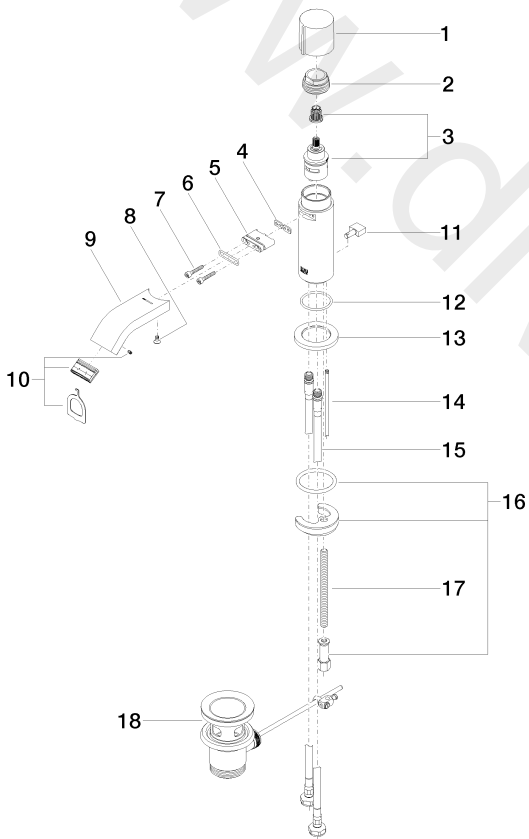

Washbasin - IMO

Single-lever basin mixer with pop-up waste - Brushed Platinum

Article number: 33 507 670-06

Date of manufacture from 5/10/2021

Washbasin - IMO

Single-lever basin mixer with pop-up waste - Brushed Platinum

Article number: 33 507 670-06

Date of manufacture from 5/10/2021

Spare parts list

Position	Quantity used	Item Number	Spare part	Delivery time
1	1	09 20 67 001-06	handle	10
2	1	09 23 10 065-06	nut	10
3	1	90 90 03 162 00 90	top	2
4	1	09 14 03 131 90	seal	2
5	1	09 11 03 061 90	connection	2
6	1	09 14 10 053 90	seal	2
7	2	09 30 30 182 90	screw	2
8	1	09 30 30 116 90	screw	2
9	1	09 28 22 238-06	spout	10
10	1	90 29 03 045 00 90	aerator	2
11	1	09 20 67 002-06	handle	10
12	1	09 14 10 104 90	seal	2
13	1	09 27 67 003-06	rosette	10
14	1	09 31 09 080-06	pull-rod	10
15	2	04 30 04 104 00 90	hose	2
16	1	04 30 11 085 01 90	fixing set	2
17	1	09 31 11 012 90	pin	2
18	1	04 11 01 001 00-06	pop-up waste	2