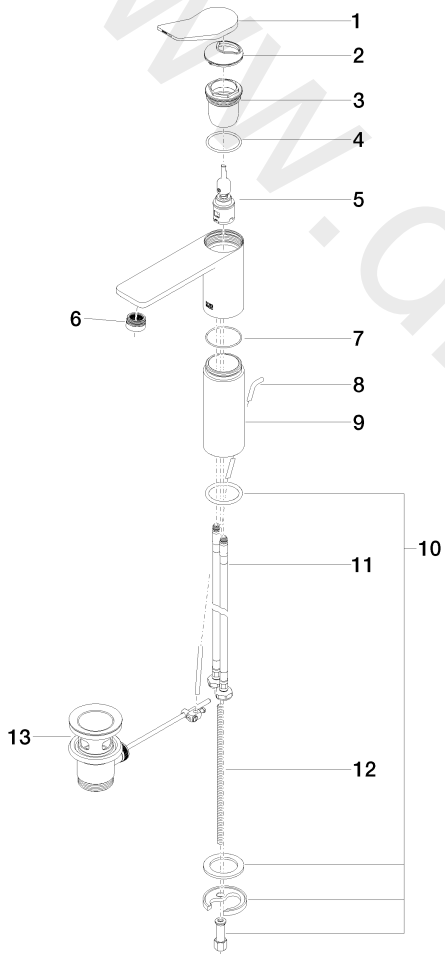

# Washbasin - LISSÉ

Single-lever basin mixer with raised base with pop-up waste - Matte Black

Article number: 33 506 845-33

Date of manufacture from 5/1/2021

## Washbasin - LISSÉ

Single-lever basin mixer with raised base with pop-up waste - Matte Black

Article number: 33 506 845-33

Date of manufacture from 5/1/2021

### Spare parts list

Position	Quantity used	Item Number	Spare part	Delivery time
1	1	90 20 84 020 00-33	handle	30
2	1	09 28 30 034 90	cover	2
3	1	09 23 10 123 90	nut	2
4	1	09 14 10 038 90	seal	2
5	1	90 15 05 042 01 90	cartridge	2
6	1	90 23 01 161 01-33	aerator	30
7	1	09 14 10 108 90	seal	2
8	1	09 31 09 120-33	pull-rod	30
9	1	09 28 22 305-33	sleeve	30
10	1	04 30 11 038 75 90	fixing set	2
11	2	04 30 04 101 00 90	hose	2
12	1	09 31 11 000 90	pin	2
13	1	04 11 01 001 00-33	pop-up waste	30