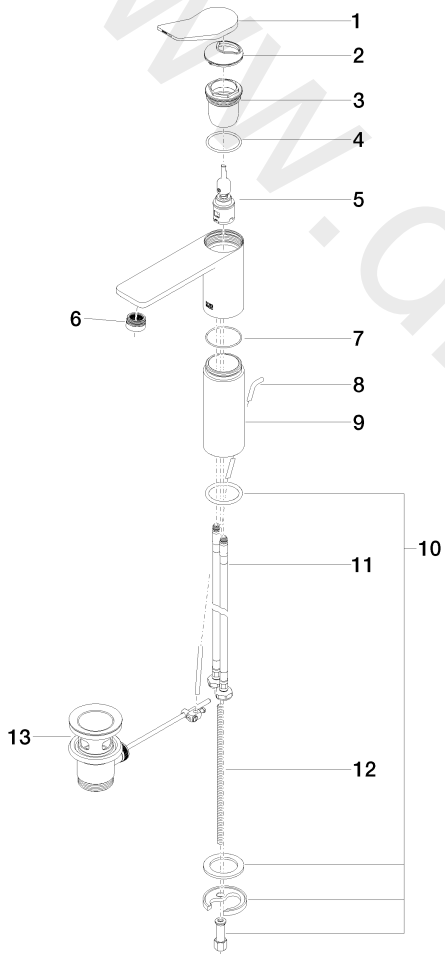

Washbasin - LISSÉ

Single-lever basin mixer with raised base with pop-up waste - Brushed Platinum

Article number: 33 506 845-06

Date of manufacture from 5/1/2021

## Washbasin - LISSÉ

Single-lever basin mixer with raised base with pop-up waste - Brushed Platinum

Article number: 33 506 845-06

Date of manufacture from 5/1/2021

### Spare parts list

Position	Quantity used	Item Number	Spare part	Delivery time
1	1	90 20 84 020 00-06	handle	10
2	1	09 28 30 034 90	cover	2
3	1	09 23 10 123 90	nut	2
4	1	09 14 10 038 90	seal	2
5	1	90 15 05 042 01 90	cartridge	2
6	1	90 23 01 161 01-06	aerator	10
7	1	09 14 10 108 90	seal	2
8	1	09 31 09 120-06	pull-rod	10
9	1	09 28 22 305-06	sleeve	10
10	1	04 30 11 038 75 90	fixing set	2
11	2	04 30 04 101 00 90	hose	2
12	1	09 31 11 000 90	pin	2
13	1	04 11 01 001 00-06	pop-up waste	2