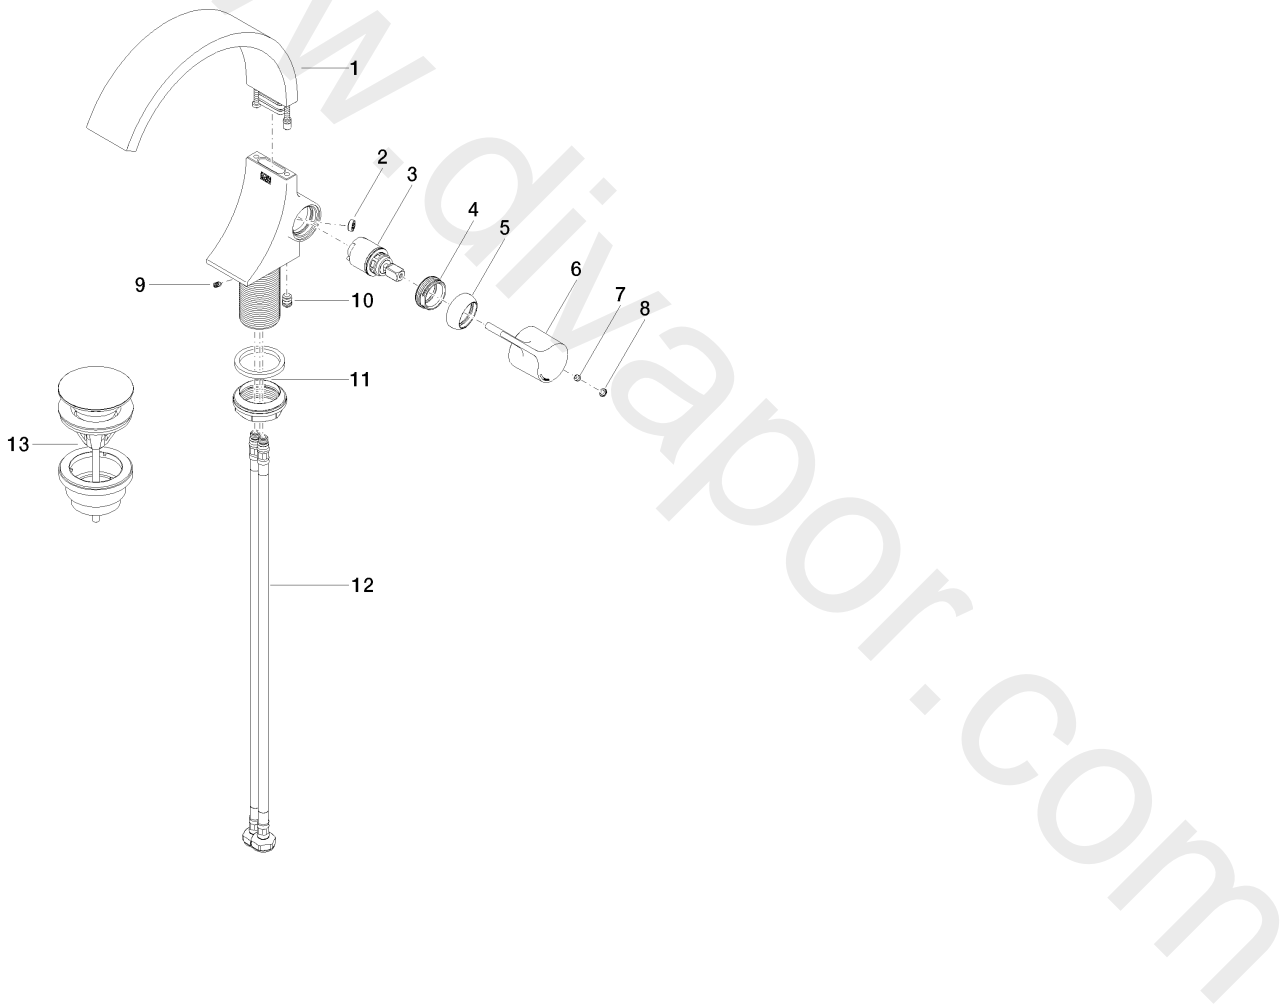

Washbasin - CYO

Single-lever basin mixer with pop-up waste - Brushed Dark Platinum

Article number: 33 505 811-99

Washbasin - CYO

Single-lever basin mixer with pop-up waste - Brushed Dark Platinum

Article number: 33 505 811-99

Spare parts list

Position	Quantity used	Item Number	Spare part	Delivery time
1	1	90 11 70 013 01-99	spout	30
2	1	09 23 01 172 90	flow reducer	2
3	1	90 15 05 044 00 90	cartridge	2
4	1	09 24 04 266 90	nut	2
5	1	09 28 30 021-99	cover	30
6	1	09 20 80 024-99	handle	60
7	1	09 31 11 030 90	pin	2
8	1	90 31 20 087 00-99	plug	30
9	1	09 31 11 008 90	pin	2
10	1	90 31 20 129 00 90	plug	2
11	1	04 23 10 044 07 90	fixing set	2
12	2	04 30 04 100 00 90	hose	2
13	1	10 125 970-99	Basin Waste with push fastening 1 1/4" - Brushed Dark Platinum	2