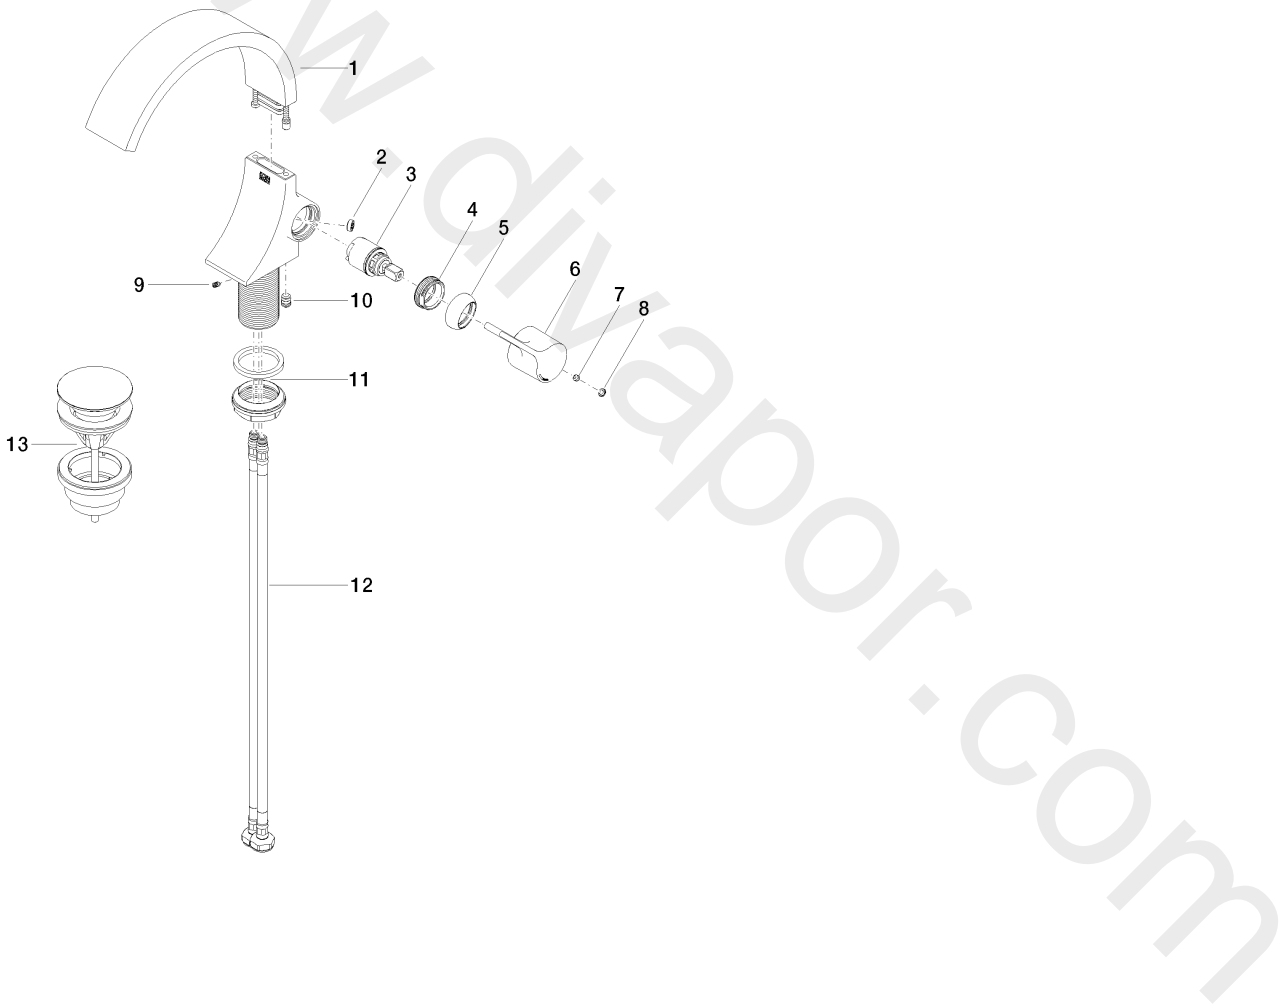

Washbasin - CYO

Single-lever basin mixer with pop-up waste - Brushed Platinum

Article number: 33 505 811-06

Washbasin - CYO

Single-lever basin mixer with pop-up waste - Brushed Platinum

Article number: 33 505 811-06

Spare parts list

Position	Quantity used	Item Number	Spare part	Delivery time
1	1	90 11 70 013 01-06	spout	10
2	1	09 23 01 172 90	flow reducer	2
3	1	90 15 05 044 00 90	cartridge	2
4	1	09 24 04 266 90	nut	2
5	1	09 28 30 021-06	cover	10
6	1	09 20 80 024-06	handle	60
7	1	09 31 11 030 90	pin	2
8	1	90 31 20 087 00-06	plug	10
9	1	09 31 11 008 90	pin	2
10	1	90 31 20 129 00 90	plug	2
11	1	04 23 10 044 07 90	fixing set	2
12	2	04 30 04 100 00 90	hose	2
13	1	10 125 970-06	Basin Waste with push fastening 1 1/4" - Brushed Platinum	2