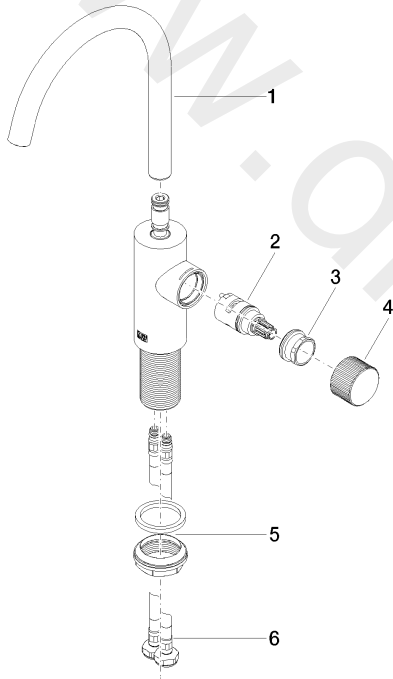

Washbasin - META

META PURE Single-lever basin mixer without pop-up waste - Matte Black

Article number: 33 505 665-33

Washbasin - META

META PURE Single-lever basin mixer without pop-up waste - Matte Black

Article number: 33 505 665-33

### Spare parts list

Position	Quantity used	Item Number	Spare part	Delivery time
1	1	90 28 22 320 00-33	spout	30
2	1	90 90 03 169 00 90	top	2
3	1	09 24 04 266 90	nut	2
4	1	09 20 66 011-33	handle	30
5	1	04 23 10 044 07 90	fixing set	2
6	2	04 30 04 100 00 90	hose	2