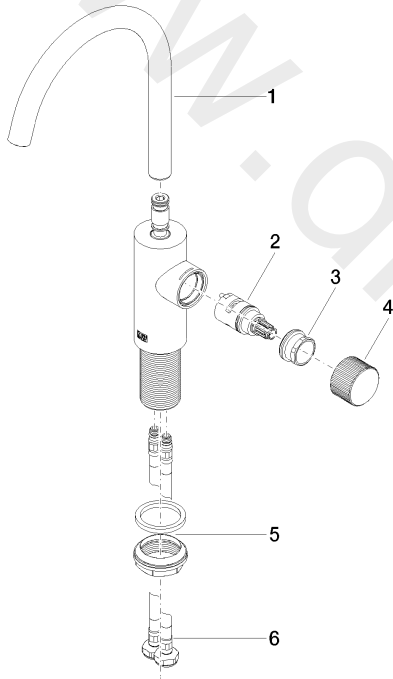

Washbasin - META

META PURE Single-lever basin mixer without pop-up waste - Brushed Platinum

Article number: 33 505 665-06

Washbasin - META

META PURE Single-lever basin mixer without pop-up waste - Brushed Platinum

Article number: 33 505 665-06

Spare parts list

Position	Quantity used	Item Number	Spare part	Delivery time
1	1	90 28 22 320 00-06	spout	10
2	1	90 90 03 169 00 90	top	2
3	1	09 24 04 266 90	nut	2
4	1	09 20 66 011-06	handle	10
5	1	04 23 10 044 07 90	fixing set	2
6	2	04 30 04 100 00 90	hose	2