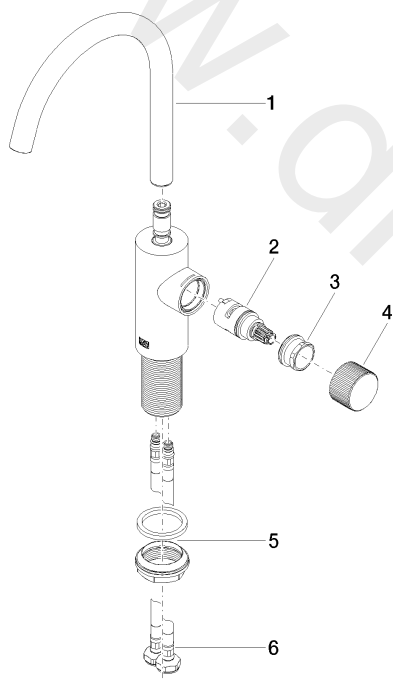

Sink - META

META PURE Single-lever lavatory mixer without drain - Chrome

Article number: 33 505 665-00 0010

## Sink - META

META PURE Single-lever lavatory mixer without drain - Chrome

Article number: 33 505 665-00 0010

### Spare parts list

Position	Number of units	Item Number	Spare part	Lead time
1	1	90 28 22 320 01-00	spout	10
2	1	90 90 03 169 00 90	top	2
3	1	09 24 04 528 90	nut	60
4	1	09 20 66 011-00	handle	10
5	1	04 23 10 044 07 90	fixing set	2
6	2	04 30 04 102 00 90	Flexible supply line 3/8" -	2