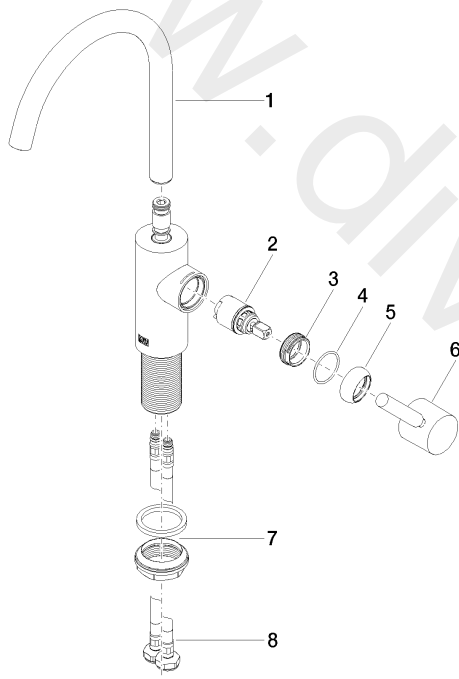

Washbasin - META

Single-lever basin mixer without pop-up waste - Matte Black

Article number: 33 505 661-33

Date of manufacture from 1/23/2020

Washbasin - META

Single-lever basin mixer without pop-up waste - Matte Black

Article number: 33 505 661-33

Date of manufacture from 1/23/2020

Spare parts list

Position	Quantity used	Item Number	Spare part	Delivery time
1	1	90 28 22 320 00-33	spout	30
2	1	90 15 05 044 00 90	cartridge	2
3	1	09 24 04 266 90	nut	2
4	1	09 14 10 091 90	seal	2
5	1	09 28 30 021-33	cover	30
6	1	90 20 66 003 00-33	handle	30
7	1	04 23 10 044 07 90	fixing set	2
8	2	04 30 04 100 00 90	hose	2