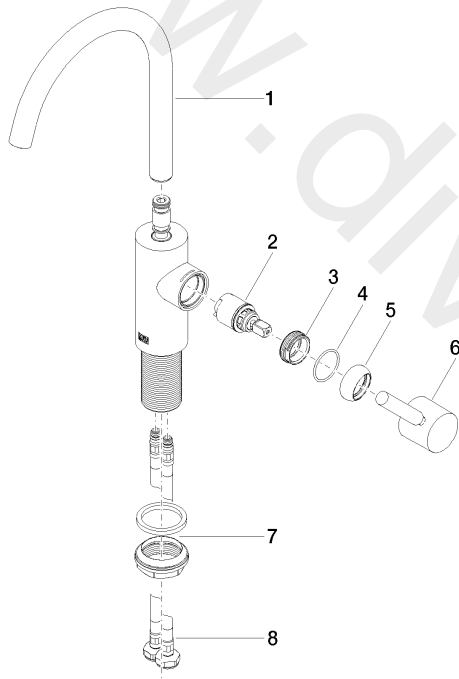

Washbasin - META

Single-lever basin mixer without pop-up waste - Brushed Platinum

Article number: 33 505 661-06

Date of manufacture from 1/23/2020

Washbasin - META

Single-lever basin mixer without pop-up waste - Brushed Platinum

Article number: 33 505 661-06

Date of manufacture from 1/23/2020

Spare parts list

Position	Quantity used	Item Number	Spare part	Delivery time
1	1	90 28 22 320 00-06	spout	10
2	1	90 15 05 044 00 90	cartridge	2
3	1	09 24 04 266 90	nut	2
4	1	09 14 10 091 90	seal	2
5	1	09 28 30 021-06	cover	10
6	1	90 20 66 003 00-06	handle	10
7	1	04 23 10 044 07 90	fixing set	2
8	2	04 30 04 100 00 90	hose	2