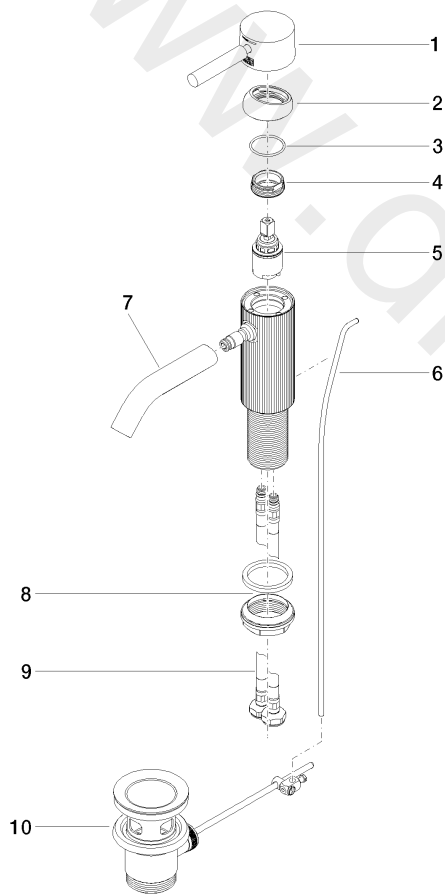

Washbasin - META

Single-lever basin mixer with pop-up waste - Brushed Platinum

Article number: 33 505 660-06

Date of manufacture from 5/1/2022

Washbasin - META

Single-lever basin mixer with pop-up waste - Brushed Platinum

Article number: 33 505 660-06

Date of manufacture from 5/1/2022

Spare parts list

Position	Quantity used	Item Number	Spare part	Delivery time
1	1	90 20 66 031 00-06	handle	10
2	1	09 28 30 041-06	cover	10
3	1	09 14 10 091 90	seal	2
4	1	09 24 04 266 90	nut	2
5	1	90 15 05 044 00 90	cartridge	2
6	1	09 31 09 110-06	pull-rod	10
7	1	90 11 06 206 00-06	spout	10
8	1	04 23 10 044 07 90	fixing set	2
9	2	04 30 04 100 00 90	hose	2
10	1	04 11 01 001 00-06	pop-up waste	2