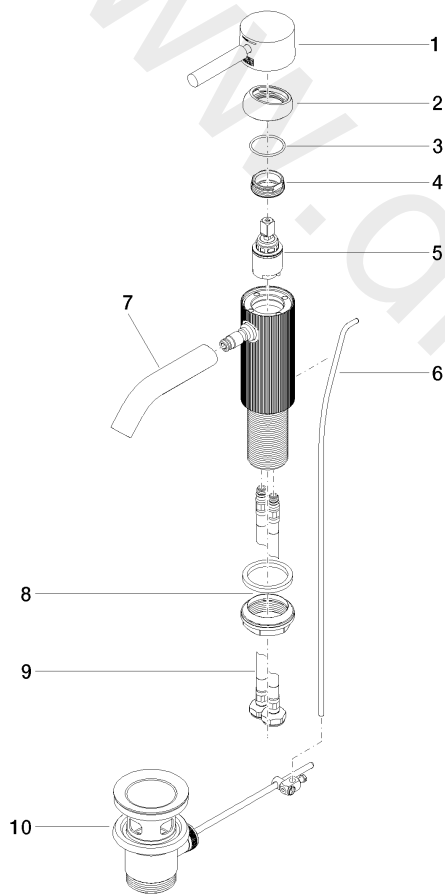

Washbasin - META

Single-lever basin mixer with pop-up waste - Matte Black

Article number: 33 504 660-33

Date of manufacture from 5/1/2022

Washbasin - META

Single-lever basin mixer with pop-up waste - Matte Black

Article number: 33 504 660-33

Date of manufacture from 5/1/2022

Spare parts list

Position	Quantity used	Item Number	Spare part	Delivery time
1	1	90 20 66 031 00-33	handle	30
2	1	09 28 30 041-33	cover	30
3	1	09 14 10 091 90	seal	2
4	1	09 24 04 266 90	nut	2
5	1	90 15 05 044 00 90	cartridge	2
6	1	09 31 09 110-33	pull-rod	30
7	1	90 11 06 206 00-33	spout	30
8	1	04 23 10 044 07 90	fixing set	2
9	2	04 30 04 100 00 90	hose	2
10	1	04 11 01 001 00-33	pop-up waste	30