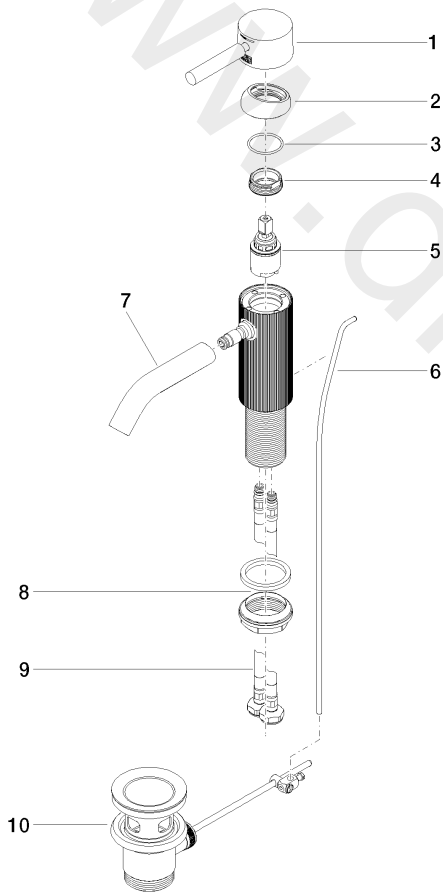

Washbasin - META

Single-lever basin mixer with pop-up waste - Brushed Platinum

Article number: 33 504 660-06

Date of manufacture from 5/1/2022

Washbasin - META

Single-lever basin mixer with pop-up waste - Brushed Platinum

Article number: 33 504 660-06

Date of manufacture from 5/1/2022

Spare parts list

Position	Quantity used	Item Number	Spare part	Delivery time
1	1	90 20 66 031 00-06	handle	10
2	1	09 28 30 041-06	cover	10
3	1	09 14 10 091 90	seal	2
4	1	09 24 04 266 90	nut	2
5	1	90 15 05 044 00 90	cartridge	2
6	1	09 31 09 110-06	pull-rod	10
7	1	90 11 06 206 00-06	spout	10
8	1	04 23 10 044 07 90	fixing set	2
9	2	04 30 04 100 00 90	hose	2
10	1	04 11 01 001 00-06	pop-up waste	2