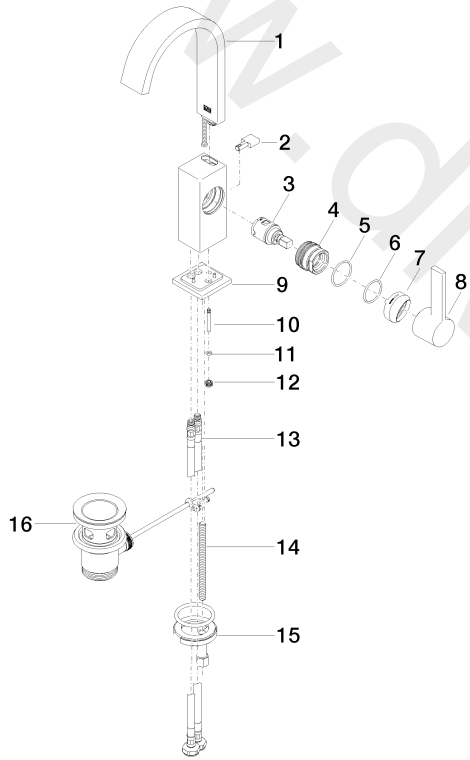

Washbasin - MEM

Single-lever basin mixer with pop-up waste - Brushed Dark Platinum

Article number: 33 502 782-99

Date of manufacture from 9/1/2022

Washbasin - MEM

Single-lever basin mixer with pop-up waste - Brushed Dark Platinum

Article number: 33 502 782-99

Date of manufacture from 9/1/2022

Spare parts list

Position	Quantity used	Item Number	Spare part	Delivery time
1	1	90 28 22 365 10-99	spout	30
2	1	09 20 78 032-99	handle	30
3	1	90 15 05 042 00 90	cartridge	2
4	1	09 24 04 288 90	nut	2
5	1	09 14 10 137 90	seal	2
6	1	09 14 10 063 90	seal	2
7	1	90 28 30 051 00-99	cover	30
8	1	90 20 86 004 00-99	handle	30
9	1	90 27 66 021 00-99	rosette	30
10	1	09 31 09 080-99	pull-rod	30
11	1	09 14 10 166 90	seal	2
12	1	09 24 04 290 90	nipple	2
13	2	04 30 04 100 00 90	hose	2
14	1	09 31 11 012 90	pin	2
15	1	04 30 11 038 00 90	fixing set	2
16	1	04 11 01 001 00-99	pop-up waste	30