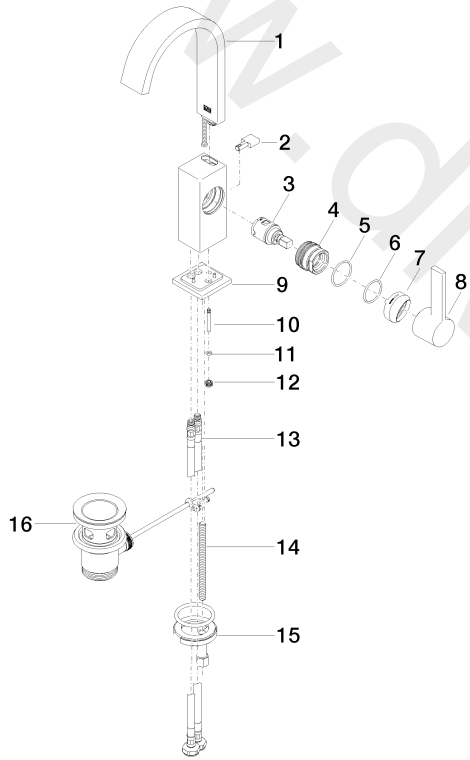

Washbasin - MEM

Single-lever basin mixer with pop-up waste - Platinum

Article number: 33 502 782-08

Date of manufacture from 9/1/2022

Washbasin - MEM

Single-lever basin mixer with pop-up waste - Platinum

Article number: 33 502 782-08

Date of manufacture from 9/1/2022

Spare parts list

| Position | Quantity used | Item Number | Spare part | Delivery time |
|----------|---------------|--------------------|--------------|---------------|
| 1 | 1 | 90 28 22 365 10-08 | spout | 20 |
| 2 | 1 | 09 20 78 032-08 | handle | 20 |
| 3 | 1 | 90 15 05 042 00 90 | cartridge | 2 |
| 4 | 1 | 09 24 04 288 90 | nut | 2 |
| 5 | 1 | 09 14 10 137 90 | seal | 2 |
| 6 | 1 | 09 14 10 063 90 | seal | 2 |
| 7 | 1 | 90 28 30 051 00-08 | cover | 20 |
| 8 | 1 | 90 20 86 004 00-08 | handle | 20 |
| 9 | 1 | 90 27 66 021 00-08 | rosette | 20 |
| 10 | 1 | 09 31 09 080-08 | pull-rod | 20 |
| 11 | 1 | 09 14 10 166 90 | seal | 2 |
| 12 | 1 | 09 24 04 290 90 | nipple | 2 |
| 13 | 2 | 04 30 04 100 00 90 | hose | 2 |
| 14 | 1 | 09 31 11 012 90 | pin | 2 |
| 15 | 1 | 04 30 11 038 00 90 | fixing set | 2 |
| 16 | 1 | 04 11 01 001 00-08 | pop-up waste | 2 |