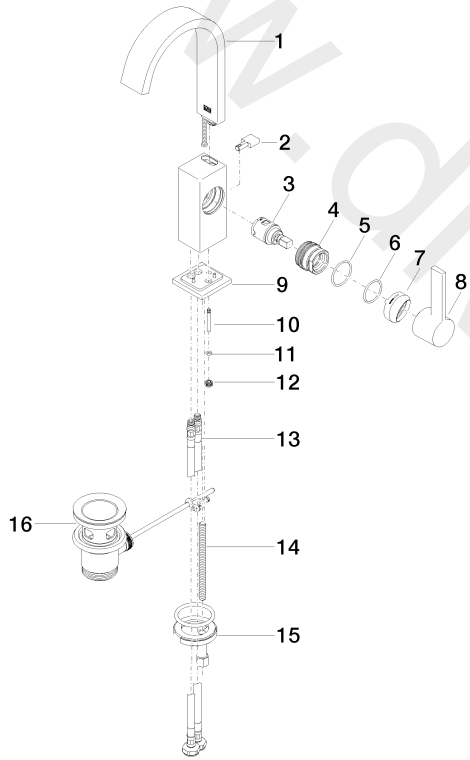

Washbasin - MEM

Single-lever basin mixer with pop-up waste - Brushed Platinum

Article number: 33 502 782-06

Date of manufacture from 9/1/2022

Washbasin - MEM

Single-lever basin mixer with pop-up waste - Brushed Platinum

Article number: 33 502 782-06

Date of manufacture from 9/1/2022

Spare parts list

Position	Quantity used	Item Number	Spare part	Delivery time
1	1	90 28 22 365 10-06	spout	10
2	1	09 20 78 032-06	handle	10
3	1	90 15 05 042 00 90	cartridge	2
4	1	09 24 04 288 90	nut	2
5	1	09 14 10 137 90	seal	2
6	1	09 14 10 063 90	seal	2
7	1	90 28 30 051 00-06	cover	10
8	1	90 20 86 004 00-06	handle	10
9	1	90 27 66 021 00-06	rosette	10
10	1	09 31 09 080-06	pull-rod	10
11	1	09 14 10 166 90	seal	2
12	1	09 24 04 290 90	nipple	2
13	2	04 30 04 100 00 90	hose	2
14	1	09 31 11 012 90	pin	2
15	1	04 30 11 038 00 90	fixing set	2
16	1	04 11 01 001 00-06	pop-up waste	2