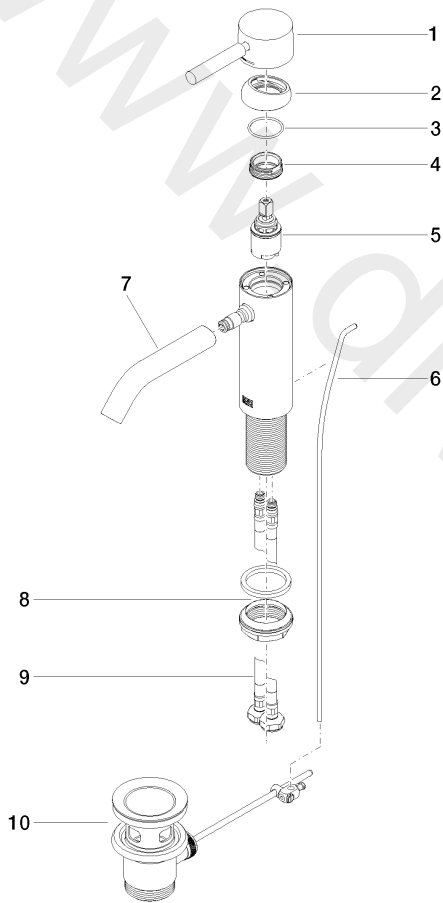

Washbasin - META

Single-lever basin mixer with pop-up waste - Matte Black

Article number: 33 502 660-33

Date of manufacture from 1/23/2020

Washbasin - META

Single-lever basin mixer with pop-up waste - Matte Black

Article number: 33 502 660-33

Date of manufacture from 1/23/2020

Spare parts list

Position	Quantity used	Item Number	Spare part	Delivery time
1	1	90 20 66 002 00-33	handle	30
2	1	09 28 30 041-33	cover	30
3	1	09 14 10 091 90	seal	2
4	1	09 24 04 266 90	nut	2
5	1	90 15 05 044 00 90	cartridge	2
6	1	09 31 09 110-33	pull-rod	30
7	1	90 11 06 207 00-33	spout	30
8	1	04 23 10 044 07 90	fixing set	2
9	2	04 30 04 100 00 90	hose	2
10	1	04 11 01 001 00-33	pop-up waste	30